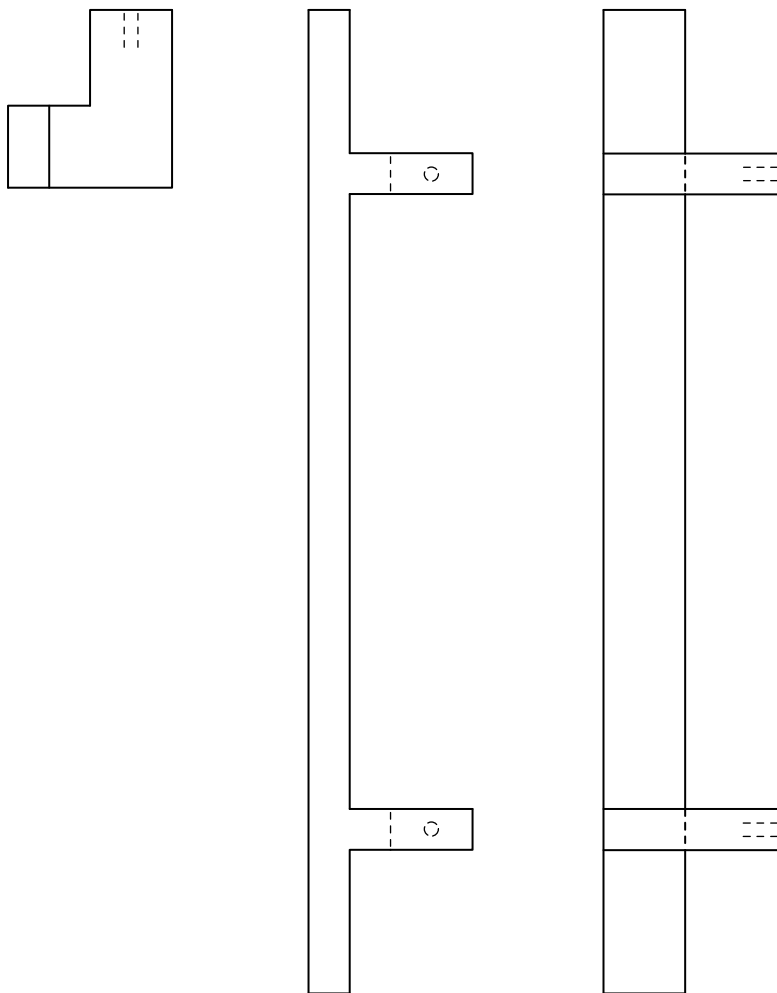

Architectural Door Accessories

ASSA ABLOY

The global leader in
door opening solutions

Rockwood RM7935 - GeoMetek Offset Rectangular Bridge Pull

Available Finishes:

- US10BE/613E
- US32/629
- US32D/630
- BSP (Black Suede Powder Coat)
- Stock Powder Coats

SIZE:

Material: $\frac{3}{4}$ " x $1 \frac{1}{2}$ "

Projection: $3 \frac{1}{4}$ "

CTC: Specify

Specifications:

MATERIAL:

Stainless Steel

OPTIONS:

For optional mid-post, suffix the product number with "MP" (example: RM7935MP)

300 Main Street
Rockwood, Pennsylvania 15557
P: 800.458.2424 • F: 800.922.9212
www.assaabloydooraccessories.us • orders.rockwood@assaabloy.com

CS-RM7935 10/18