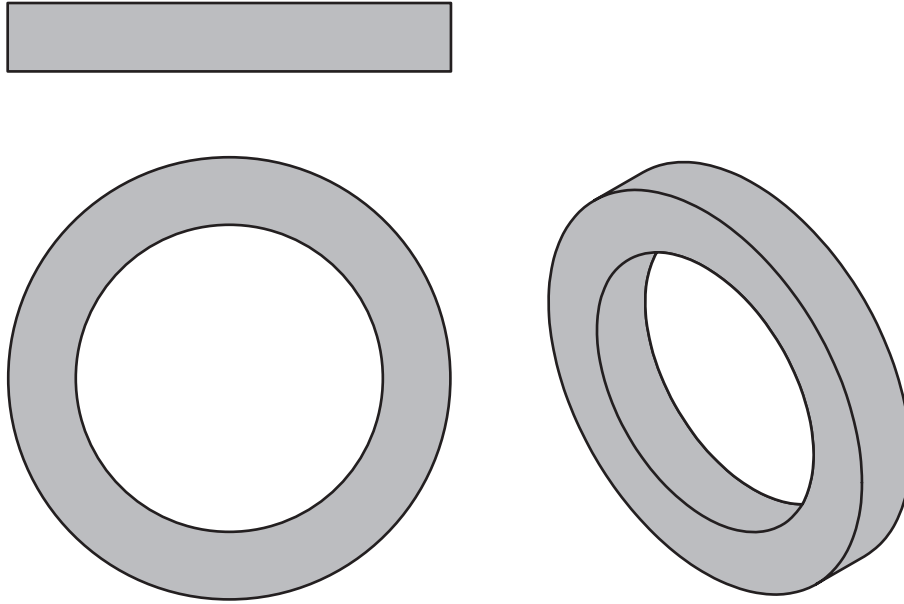

Experience a safer
and more open world

Rockwood 618W – Door Viewer Washer

Available Finishes:

- Antique Bronze (ANT)
- Polished Brass (BRS)
- Bright Chrome (CRM)
- Satin Nickel (STNN)

Dimensions:
Width: $\frac{1}{8}$ "
Inner Diameter: $\frac{9}{16}$ "
Outer Diameter: $\frac{13}{16}$ "

Specifications:

MATERIAL:

Brass

Part#	Minimum Door Thickness with Washer
619	$\frac{9}{16}$ "
620	$1 \frac{1}{4}$ "
621	$1 \frac{7}{8}$ "
622	$1 \frac{1}{4}$ "
624	$1 \frac{1}{4}$ "
626	$1 \frac{1}{4}$ "
627	$1 \frac{1}{4}$ "
628	$\frac{7}{16}$ "
629	$\frac{13}{16}$ "