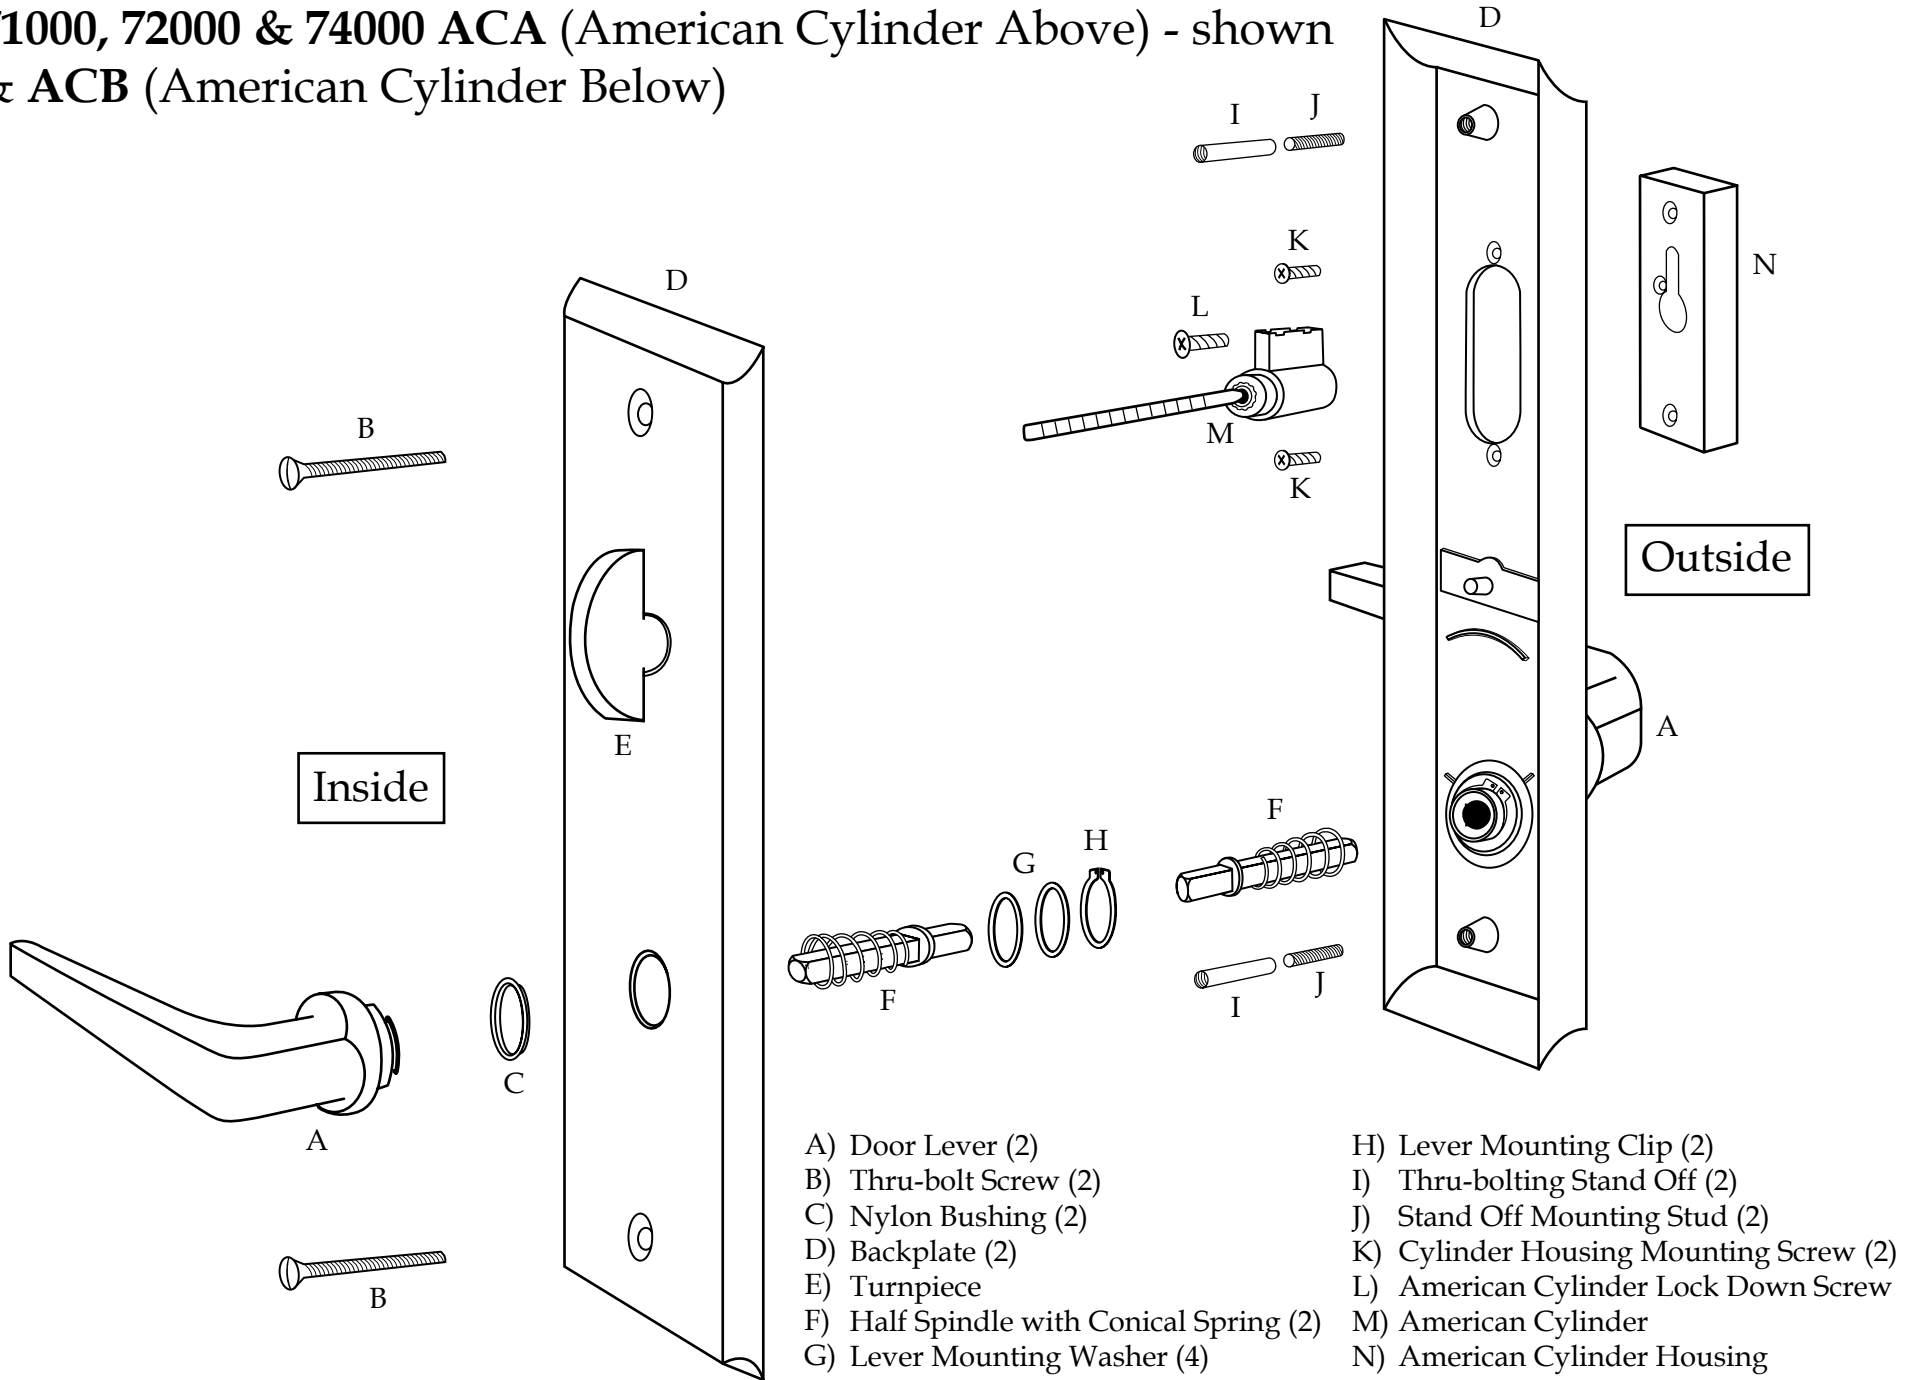

**71000, 72000 & 74000 ACA (American Cylinder Above) - shown  
& ACB (American Cylinder Below)**

- A) Door Lever (2)
- B) Thru-bolt Screw (2)
- C) Nylon Bushing (2)
- D) Backplate (2)
- E) Turnpiece
- F) Half Spindle with Conical Spring (2)
- G) Lever Mounting Washer (4)
- H) Lever Mounting Clip (2)
- I) Thru-bolting Stand Off (2)
- J) Stand Off Mounting Stud (2)
- K) Cylinder Housing Mounting Screw (2)
- L) American Cylinder Lock Down Screw
- M) American Cylinder
- N) American Cylinder Housing

# 71000, 72000 & 74000 ECB (European Cylinder Below)

- A) Door Lever (2)
- B) Nylon Bushing (2)
- C) Euro Profile Cylinder Housing (2)
- D) Backplate (2)
- E) Stand Off Mounting Stud (2)
- F) Thru-bolting Stand Off (2)
- G) Half Spindle with Conical Spring (2)
- H) Lever Mounting Washer (4)
- I) Lever Mounting Clip (2)
- J) Cylinder Housing Mounting Screw (2)
- K) Thru-bolt Screw (2)
- L) Euro Profile Cylinder
- M) Cylinder Lock Down Screw