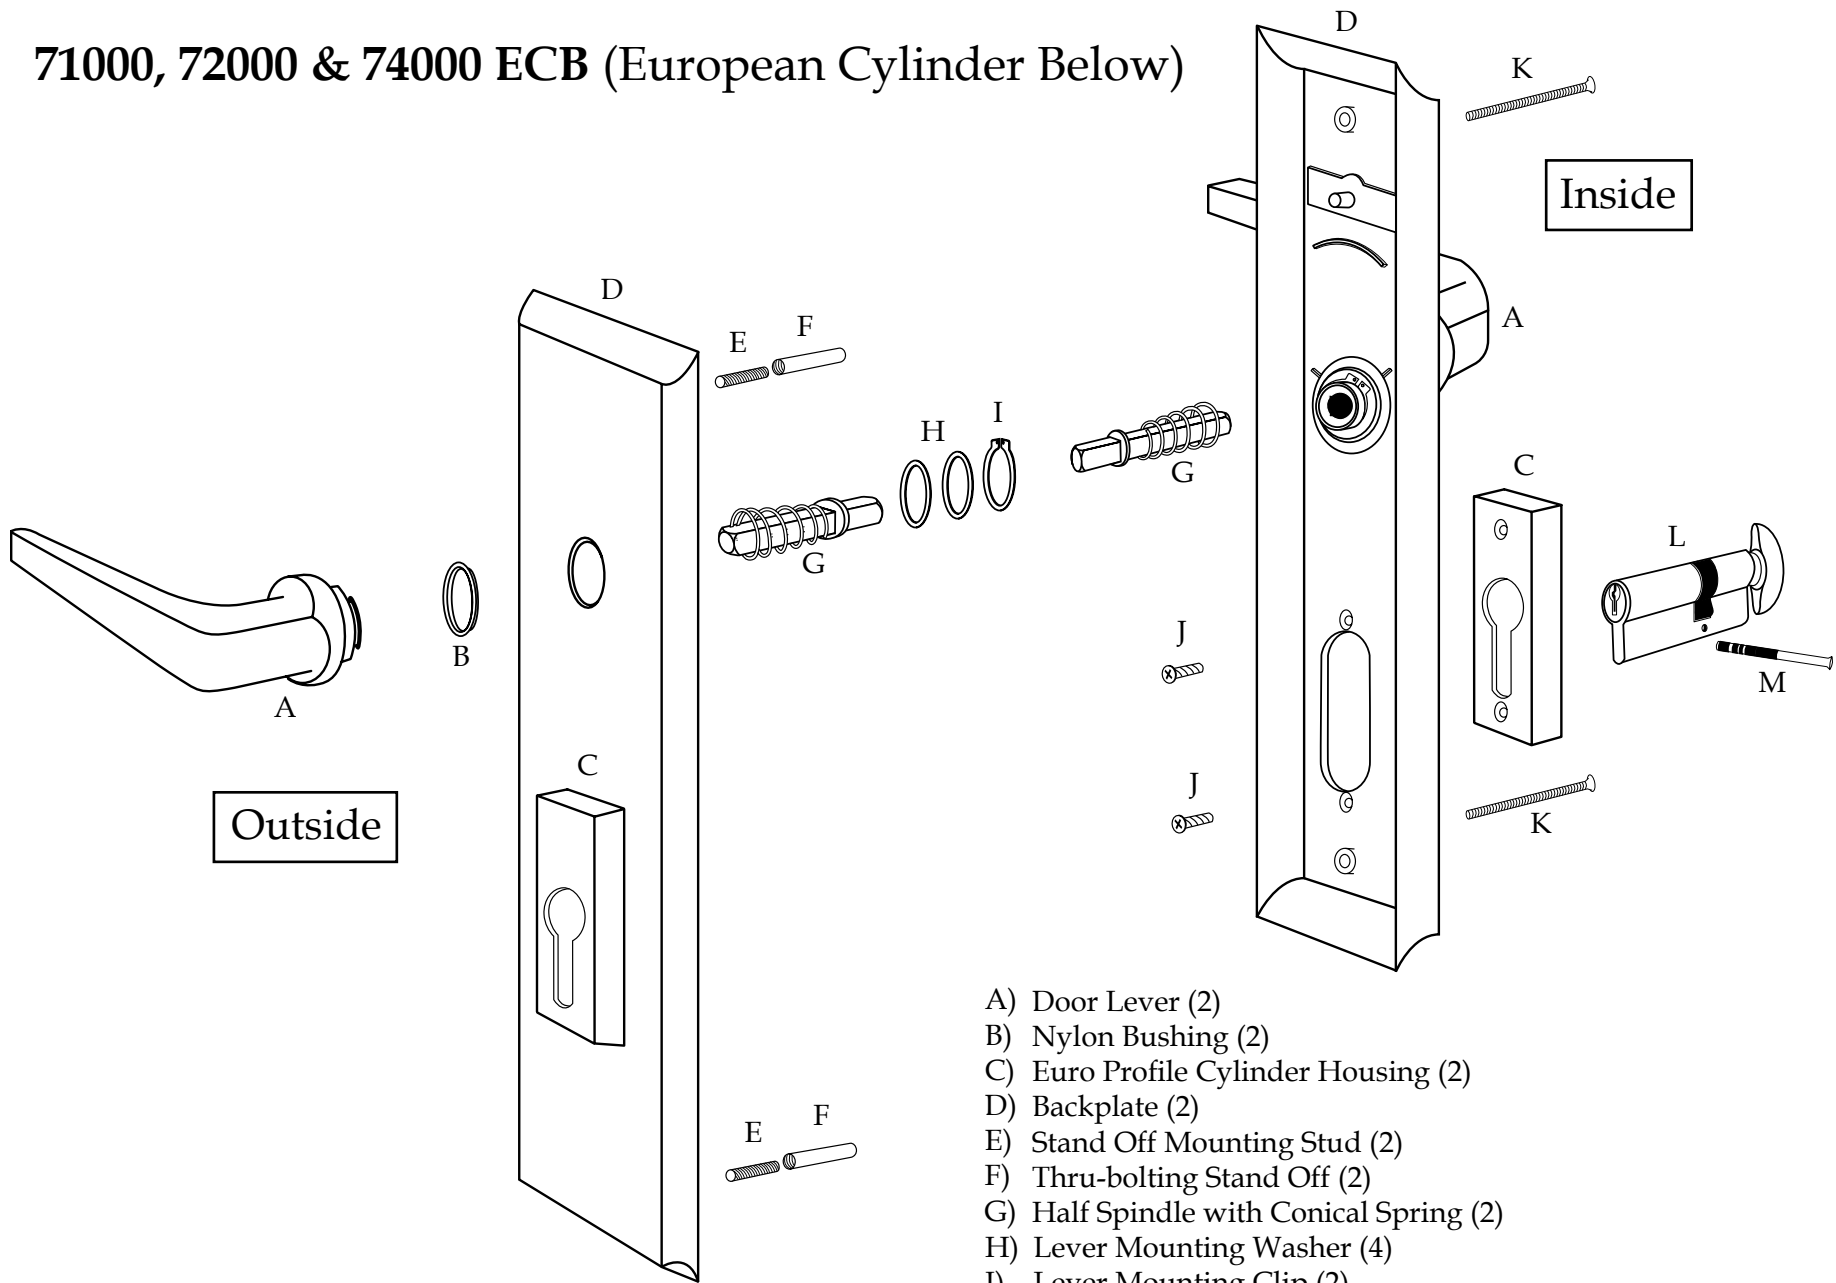

**71000, 72000 & 74000 ACA (American Cylinder Above) - shown  
& ACB (American Cylinder Below)**

- A) Door Lever (2)
- B) Thru-bolt Screw (2)
- C) Nylon Bushing (2)
- D) Backplate (2)
- E) Turnpiece
- F) Half Spindle with Conical Spring (2)
- G) Lever Mounting Washer (4)
- H) Lever Mounting Clip (2)
- I) Thru-bolting Stand Off (2)
- J) Stand Off Mounting Stud (2)
- K) Cylinder Housing Mounting Screw (2)
- L) American Cylinder Lock Down Screw
- M) American Cylinder
- N) American Cylinder Housing

# 71000, 72000 & 74000 ECB (European Cylinder Below)

- A) Door Lever (2)
- B) Nylon Bushing (2)
- C) Euro Profile Cylinder Housing (2)
- D) Backplate (2)
- E) Stand Off Mounting Stud (2)
- F) Thru-bolting Stand Off (2)
- G) Half Spindle with Conical Spring (2)
- H) Lever Mounting Washer (4)
- I) Lever Mounting Clip (2)
- J) Cylinder Housing Mounting Screw (2)
- K) Thru-bolt Screw (2)
- L) Euro Profile Cylinder
- M) Cylinder Lock Down Screw