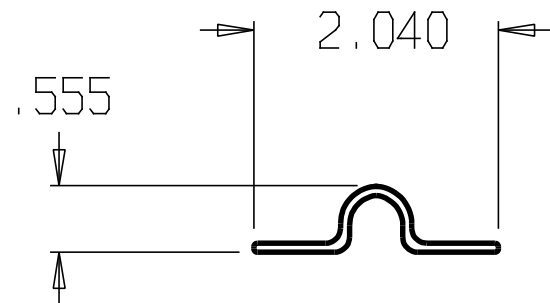

REVISIONS				
ZONE	REV	FINISHES:	DATE	APPROVED
		605,609,613,619,620,625,626		

DON-JO MFG. INC.

DESIGNER	SCALE	SIZE A	DATE: 2/10/04	PART NO. #130	REV
APPROVED	RELEASE DATE	WEIGHT	SHEET		