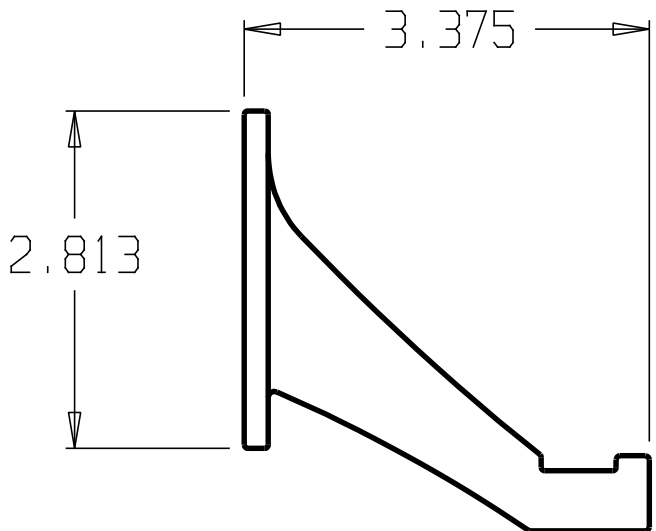

REVISIONS				
ZONE	REV	FINISHES:	DATE	APPROVED
		605,609,613,619,620,625,626		

DON-JO MFG. INC.

DESIGNER	SCALE	SIZE A	DATE: 2/10/04	PART NO. #130	REV
APPROVED	RELEASE DATE	WEIGHT	SHEET		