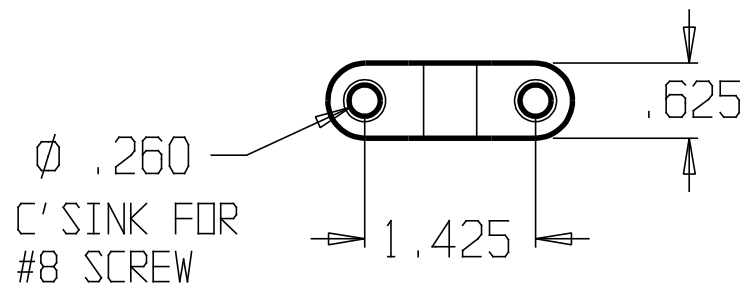

REVISIONS				
ZONE	REV	FINISHES:	DATE	APPROVED
		605,609,613,619,620,625,626		

DON-JO MFG. INC.

DESIGNER	SCALE	SIZE A	DATE: 2/10/04	PART NO. #130	REV
APPROVED	RELEASE DATE	WEIGHT	SHEET		