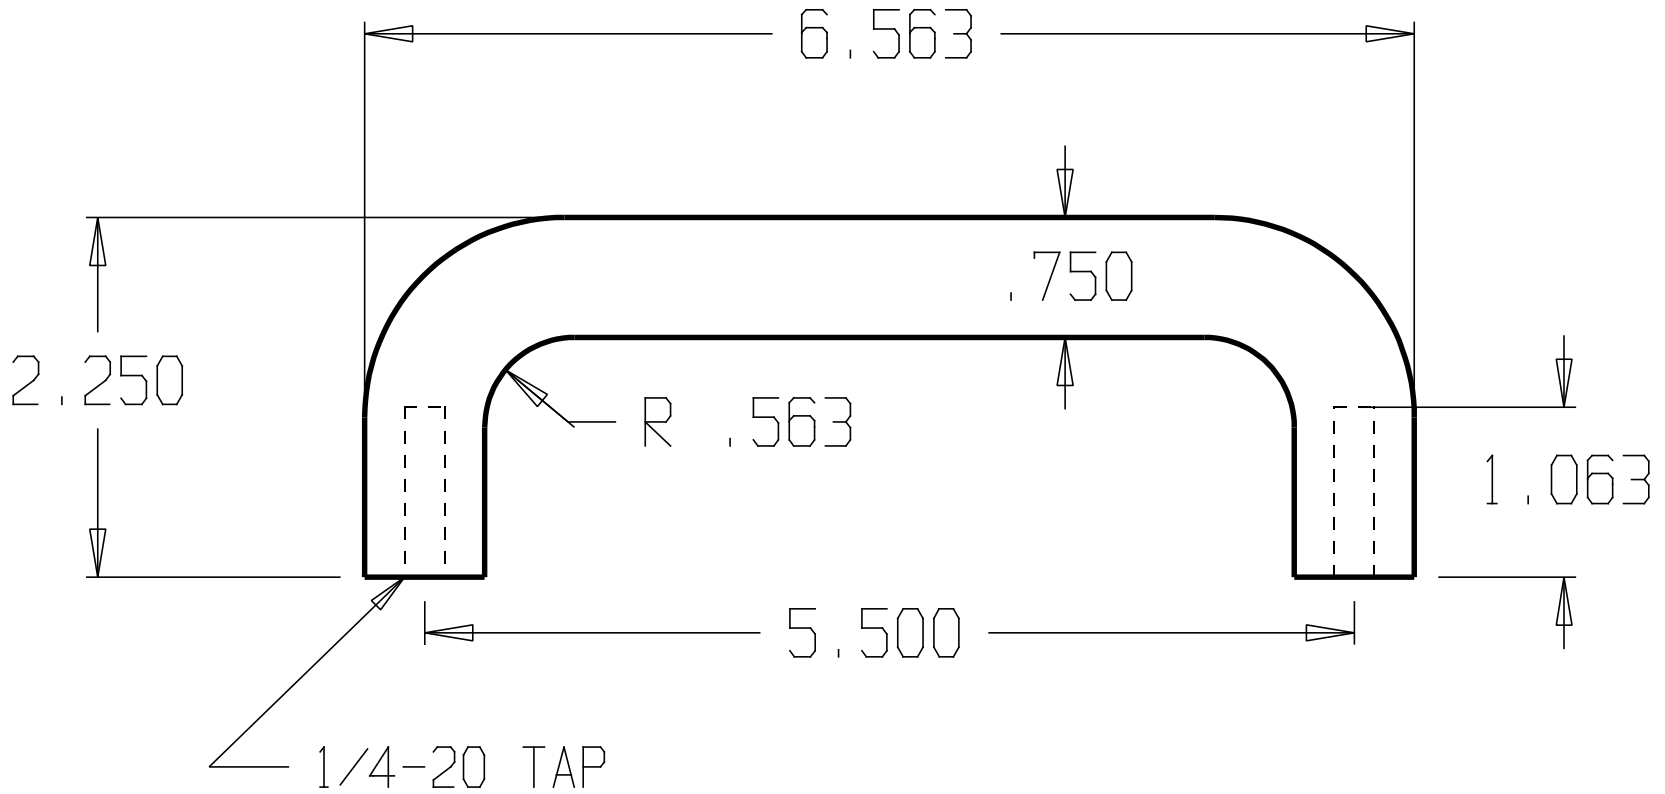

REVISIONS				
ZONE	REV	FINISHES:	DATE	APPROVED
		605, 606, 612, 613, 628, 629, 630		

DON-JO MFG. INC.				
DESIGNER	SIZE A	DATE: 2/10/04	PART NO. #14	REV
APPROVED	SCALE	RELEASE DATE	WEIGHT	SHEET