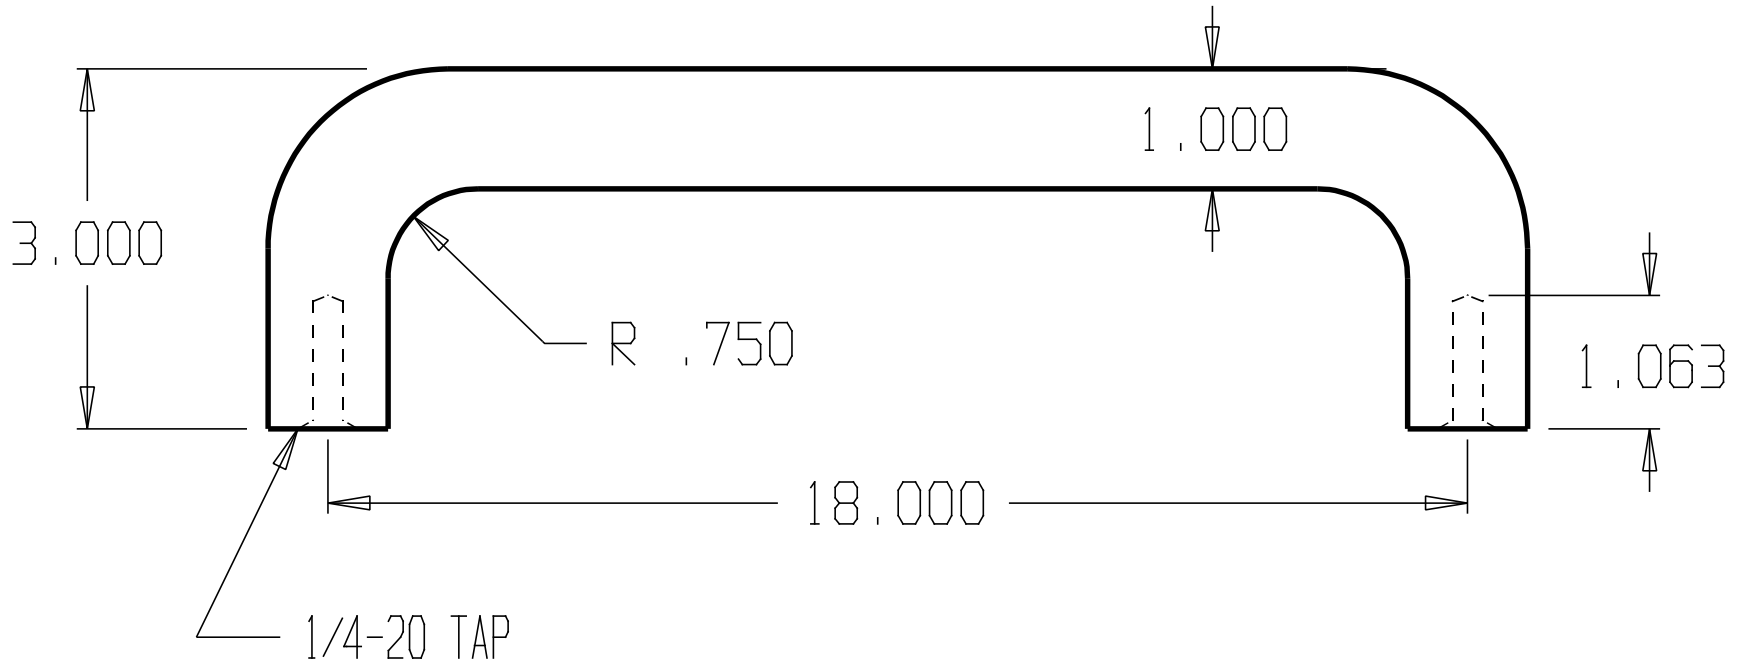

REVISIONS				
ZONE	REV	FINISHES:	DATE	APPROVED
		605, 606, 612, 613, 628, 629, 630		

<b>DON-JO MFG. INC.</b>				
DESIGNER	SIZE A	DATE: 4/5/04	PART NO. #22	REV
APPROVED	SCALE	RELEASE DATE	WEIGHT	SHEET