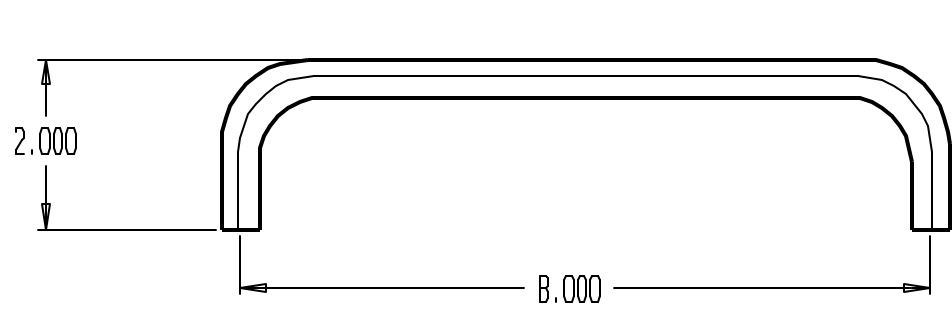

REVISIONS				
ZONE	REV	FINISHES :	DATE	APPROVED
		630		

DON-JO MFG. INC.

DESIGNER	SIZE	DATE	PART NO.	REV
	A	4/16/04	#7138	
APPROVED	SCALE	RELEASE DATE	WEIGHT	SHEET