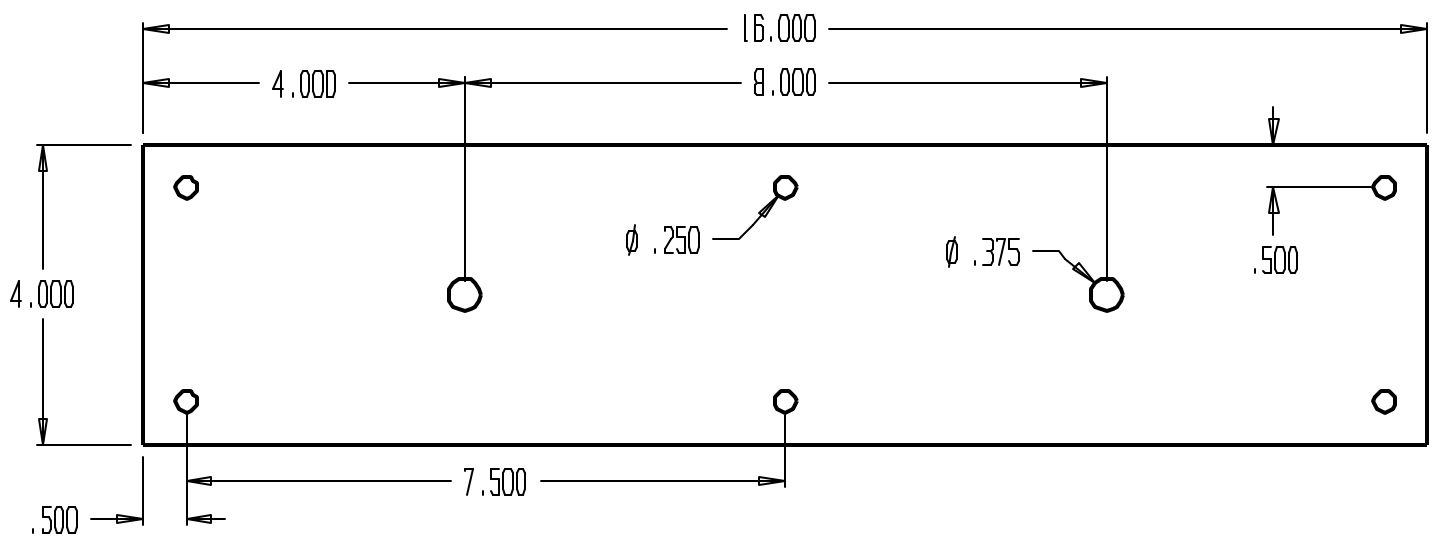

REVISIONS				
ZONE	REV	FINISHES :	DATE	APPROVED
		630		

DON-JO MFG. INC.

DESIGNER	SIZE	DATE	PART NO.	REV
	A	4/16/04	#7138	
APPROVED	SCALE	RELEASE DATE	WEIGHT	SHEET