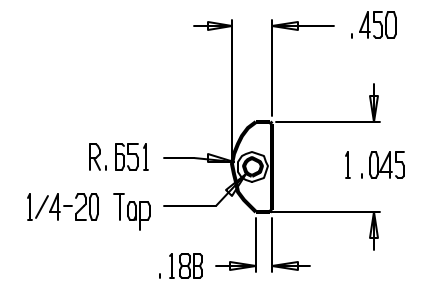

REVISIONS				
ZONE	REV	FINISHES :	DATE	APPROVED
		630		

DON-JO MFG. INC.

DESIGNER	SIZE	DATE	PART NO.	REV
	A	4/16/04	#7138	
APPROVED	SCALE	RELEASE DATE	WEIGHT	SHEET