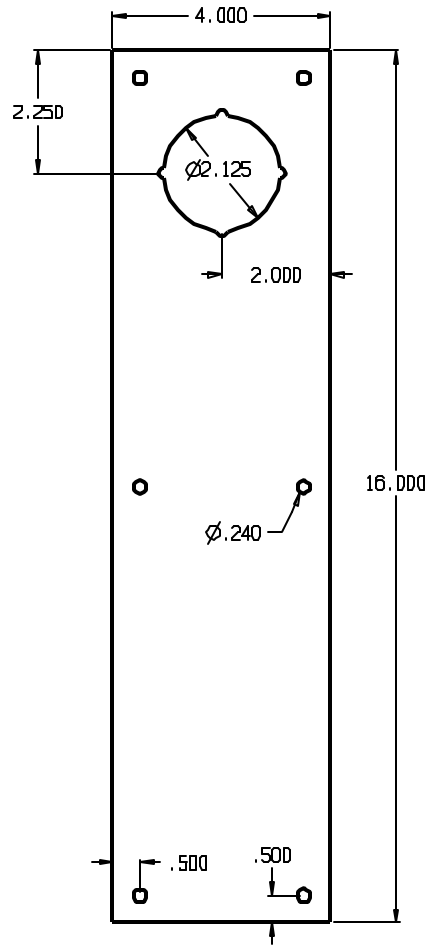

REVISIONS			
ZONE	REV	FINISHES:	DATE
		605, 606, 612, 613, 628, 629, 630	
		APPROVED	

DON-JO MFG. INC.

DESIGNER	SIZE: A	DATE: 3/22/04	PART NO.: #71 CFK	REV
APPROVED	SCALE	RELEASE DATE	WEIGHT	SHEET