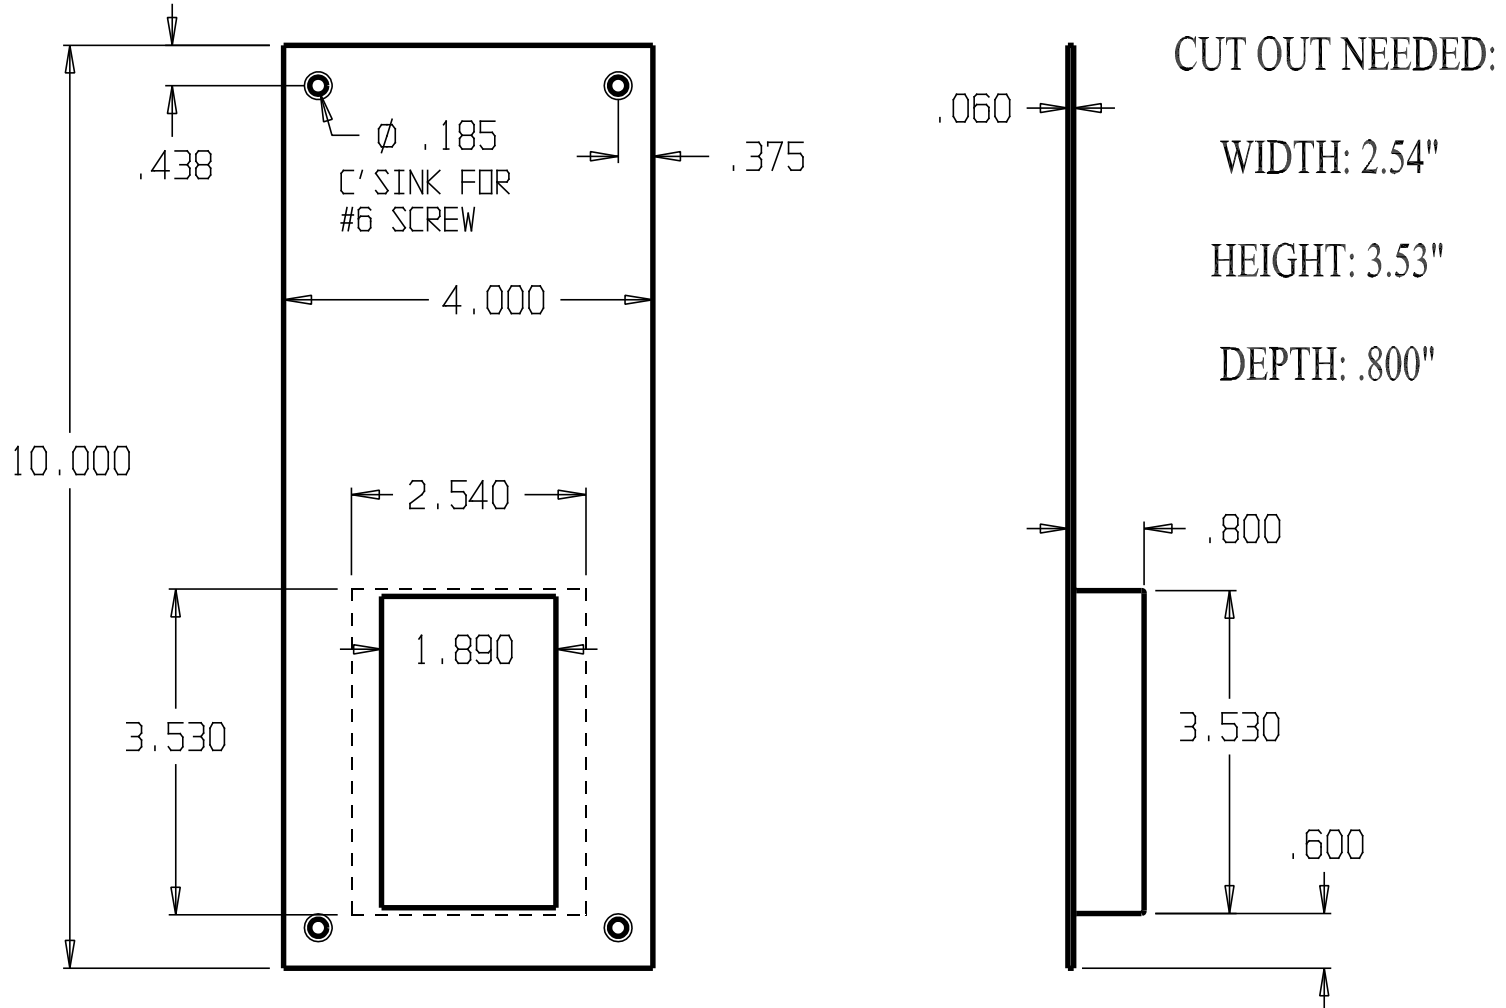

REVISIONS				
ZONE	REV	FINISHES:	DATE	APPROVED
		630		

DON-JO MFG. INC.				
DESIGNER	SIZE	DATE:	PART NO.	REV
	A	4/1/04	#1858	
APPROVED	SCALE	RELEASE DATE	WEIGHT	SHEET