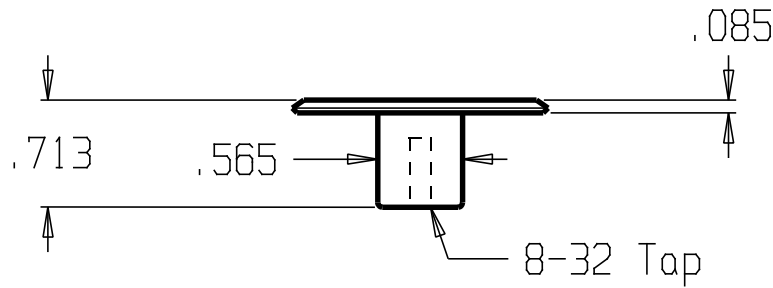

REVISIONS		
ZONE	REV	FINISHES:
		605, 613, 619, 620, 626
		GUAGE:

DON-JO MFG. INC.

DESIGNER	SIZE	DATE:	PART NO.	REV
	A	12/15/04	#121	
APPROVED	SCALE	RELEASE DATE	WEIGHT	SHEET