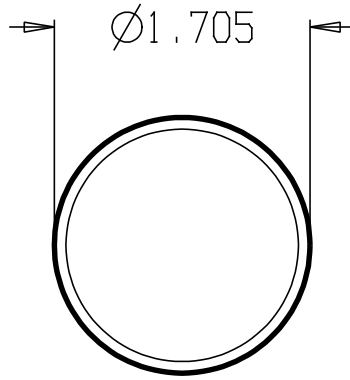

REVISIONS		
ZONE	REV	FINISHES:
		605, 613, 619, 620, 626
		GUAGE:

DON-JO MFG. INC.

DESIGNER	SIZE	DATE:	PART NO.	REV
	A	12/15/04	#121	
APPROVED	SCALE	RELEASE DATE	WEIGHT	SHEET