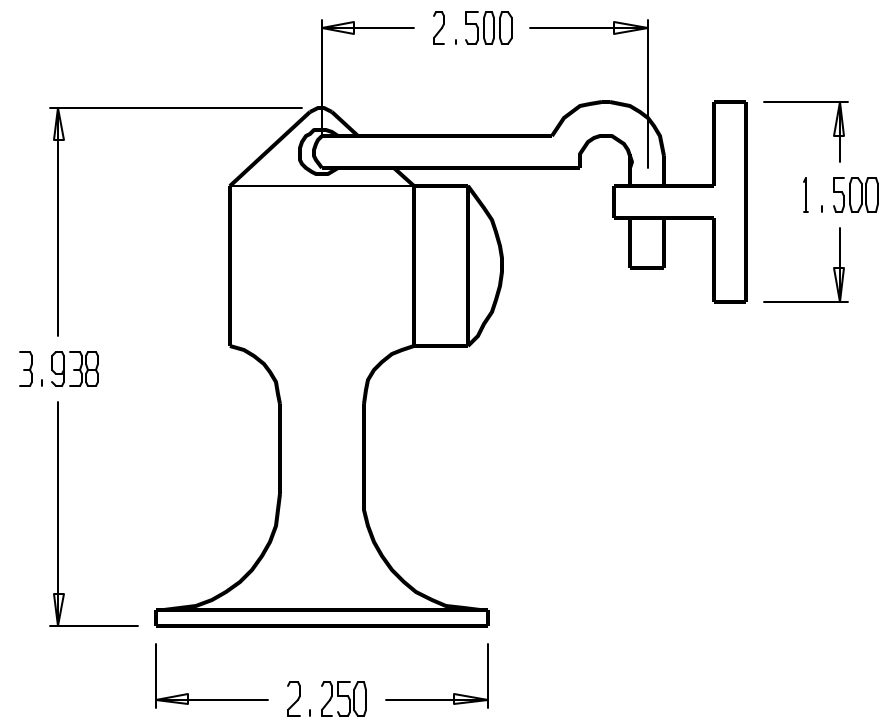

REVISIONS			
ZONE	REV	FINISHES:	DATE
		605,613,626	
			APPROVED

DON-JO MFG. INC.

DESIGNER	SIZE A	DATE: 3/18/04	PART NO. #1473	REV
APPROVED	SCALE	RELEASE DATE	WEIGHT	SHEET