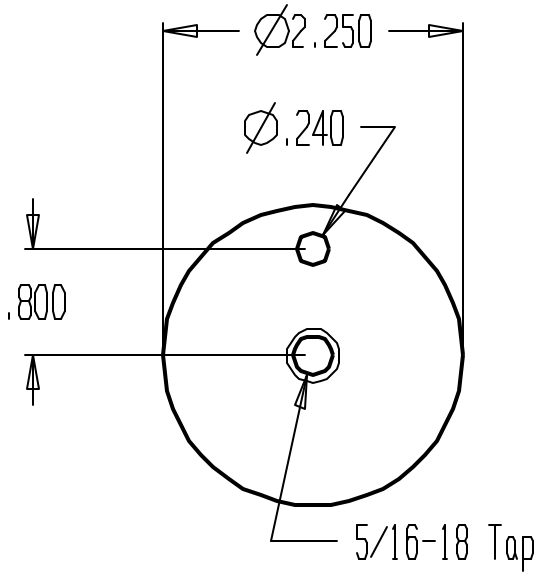

REVISIONS			
ZONE	REV	FINISHES:	DATE
		605,613,626	
			APPROVED

DON-JO MFG. INC.

DESIGNER	SIZE A	DATE: 3/18/04	PART NO. #1473	REV
APPROVED	SCALE	RELEASE DATE	WEIGHT	SHEET