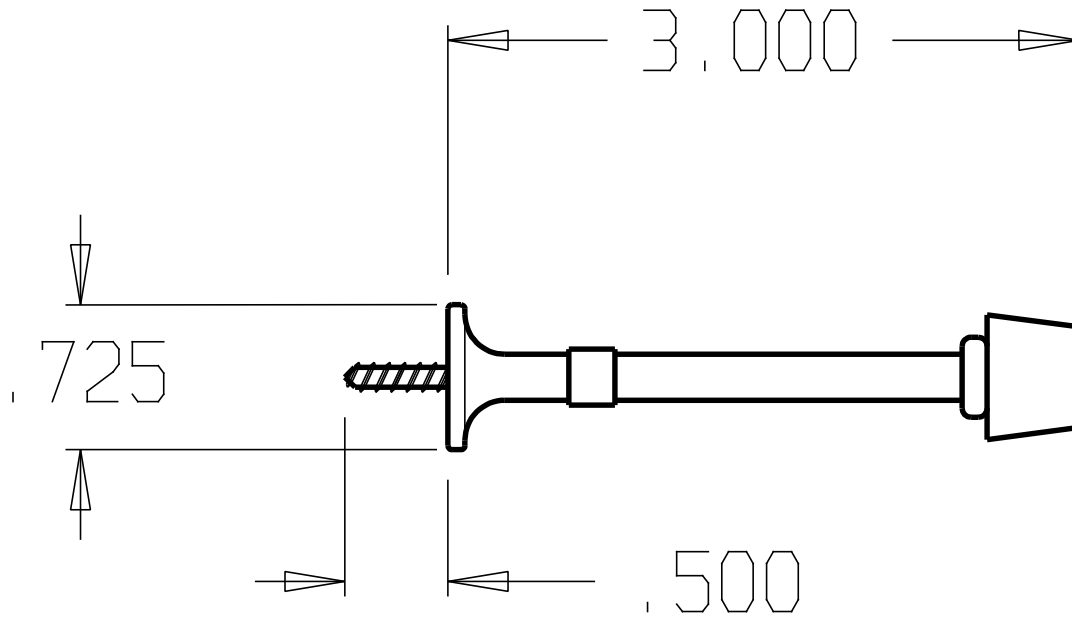

REVISIONS				
ZONE	REV	FINISHES:	DATE	APPROVED
		605, 609, 625		

DON-JO MFG. INC.

DESIGNER	
APPROVED	

SIZE	DATE:	PART NO.	REV
A	3/23/04	#1501	
SCALE	RELEASE DATE	WEIGHT	SHEET