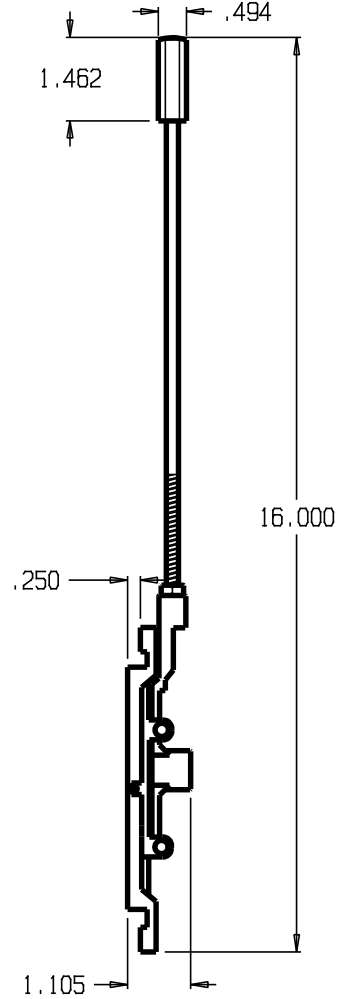

REVISIONS				
ZONE	REV	FINISHES:	DATE	APPROVED
		SL & DU		

DON-JO MFG. INC.

DESIGNER	SIZE A	DATE: 3/25/04	PART NO. #1551	REV
APPROVED	SCALE	RELEASE DATE	WEIGHT	SHEET