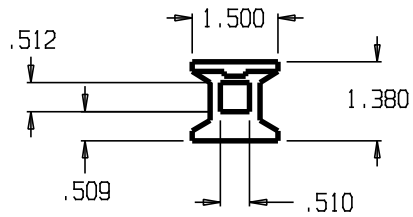

REVISIONS				
ZONE	REV	FINISHES:	DATE	APPROVED
		SL & DU		

DON-JO MFG. INC.

DESIGNER	SIZE A	DATE: 3/25/04	PART NO. #1551	REV
APPROVED	SCALE	RELEASE DATE	WEIGHT	SHEET