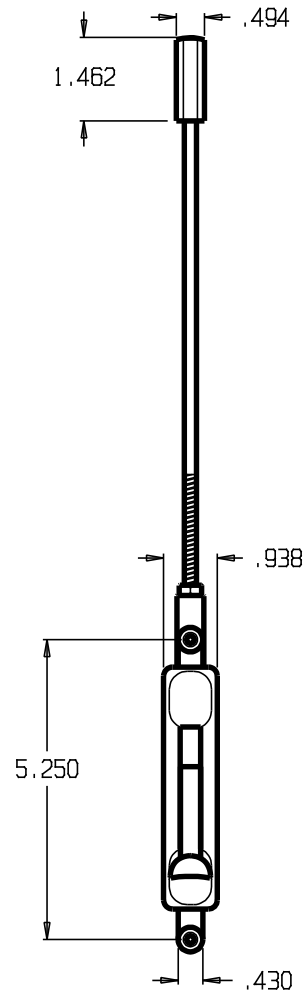

REVISIONS				
ZONE	REV	FINISHES:	DATE	APPROVED
		SL & DU		

DON-JO MFG. INC.

DESIGNER	SIZE A	DATE: 3/25/04	PART NO. #1551	REV
APPROVED	SCALE	RELEASE DATE	WEIGHT	SHEET