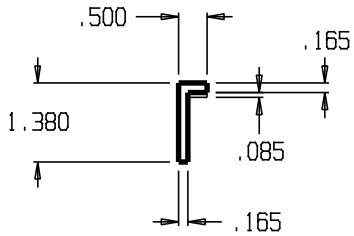

REVISIONS				
ZONE	REV	FINISHES:	DATE	APPROVED
		SL & DU		

DON-JO MFG. INC.

DESIGNER	SIZE A	DATE: 3/25/04	PART NO. #1551	REV
APPROVED	SCALE	RELEASE DATE	WEIGHT	SHEET