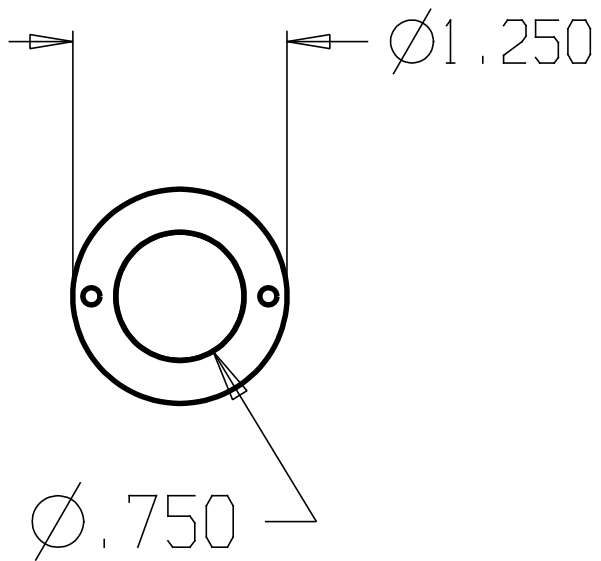

REVISIONS				
ZONE	REV	FINISHES:	DATE	APPROVED
		605, 613, 626		

DON-JO MFG. INC.

DESIGNER	SIZE A	DATE: 3/25/04	PART NO. #1572	REV
APPROVED	SCALE	RELEASE DATE	WEIGHT	SHEET