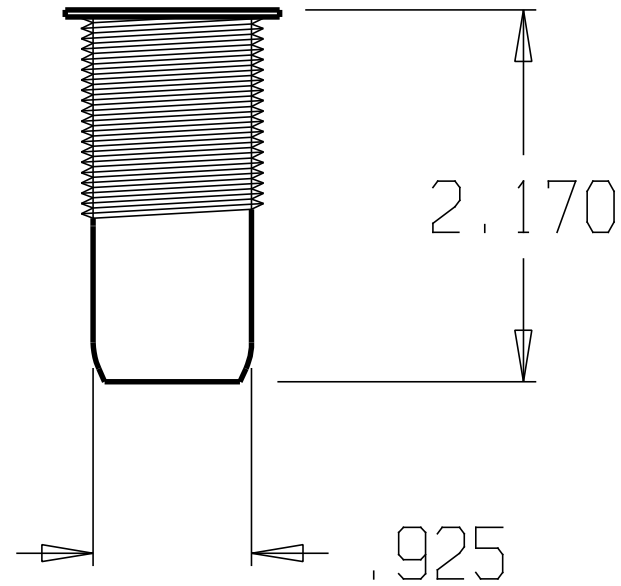

REVISIONS				
ZONE	REV	FINISHES:	DATE	APPROVED
		605, 613, 626		

DON-JO MFG. INC.

DESIGNER	SIZE A	DATE: 3/25/04	PART NO. #1572	REV
APPROVED	SCALE	RELEASE DATE	WEIGHT	SHEET