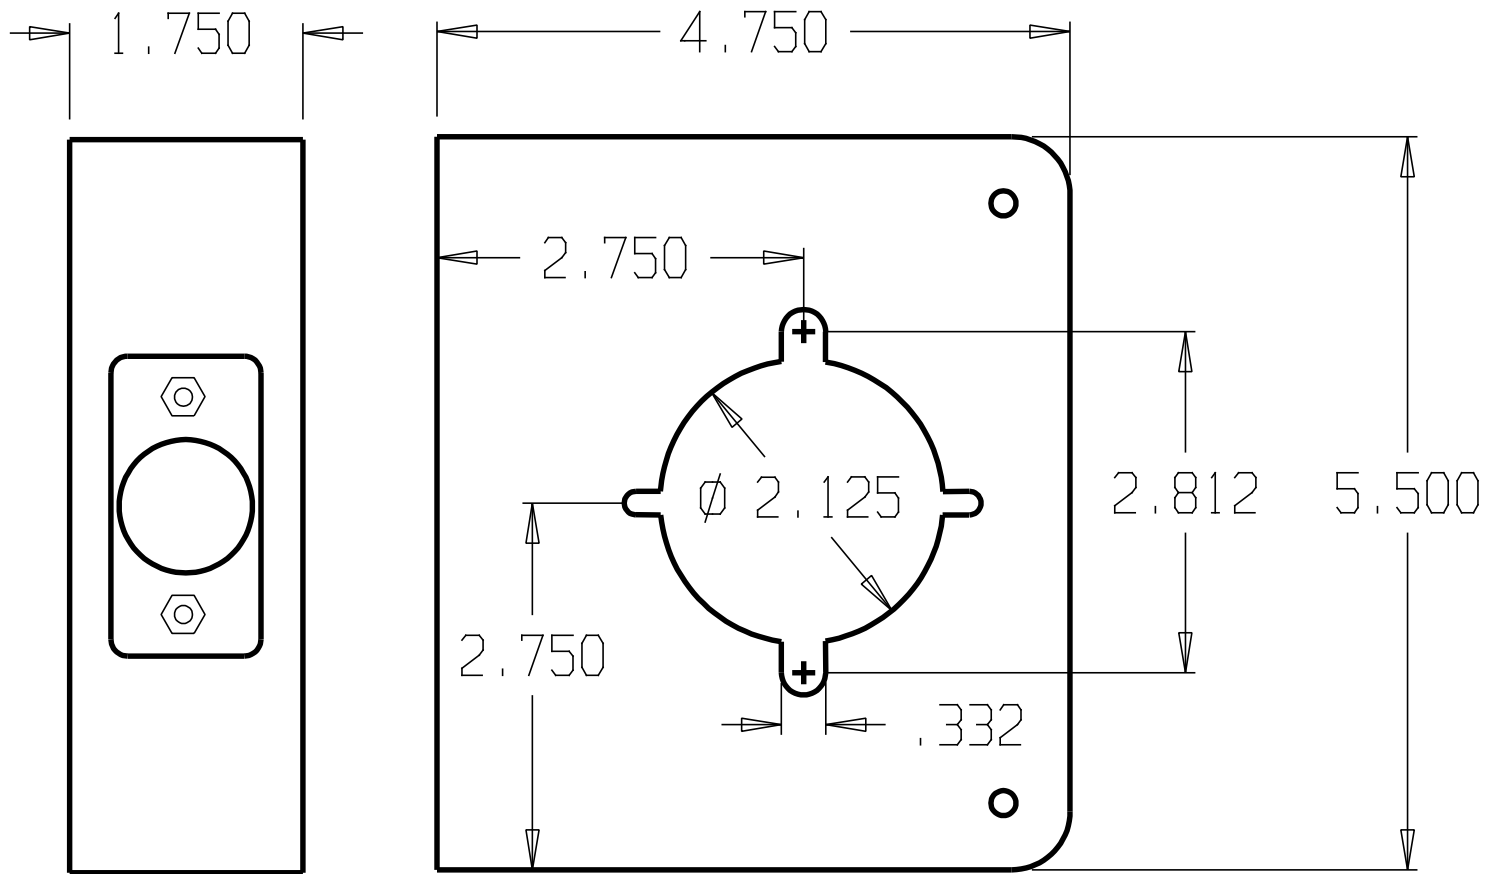

REVISIONS				
ZONE	REV	FINISHES:	DATE	APPROVED
		PB, AB, BZ & S		

DON-JO MFG. INC.				
DESIGNER	SIZE	DATE:	PART NO.	REV
	A	4/28/04	75-CW	
APPROVED	SCALE	RELEASE DATE	WEIGHT	SHEET