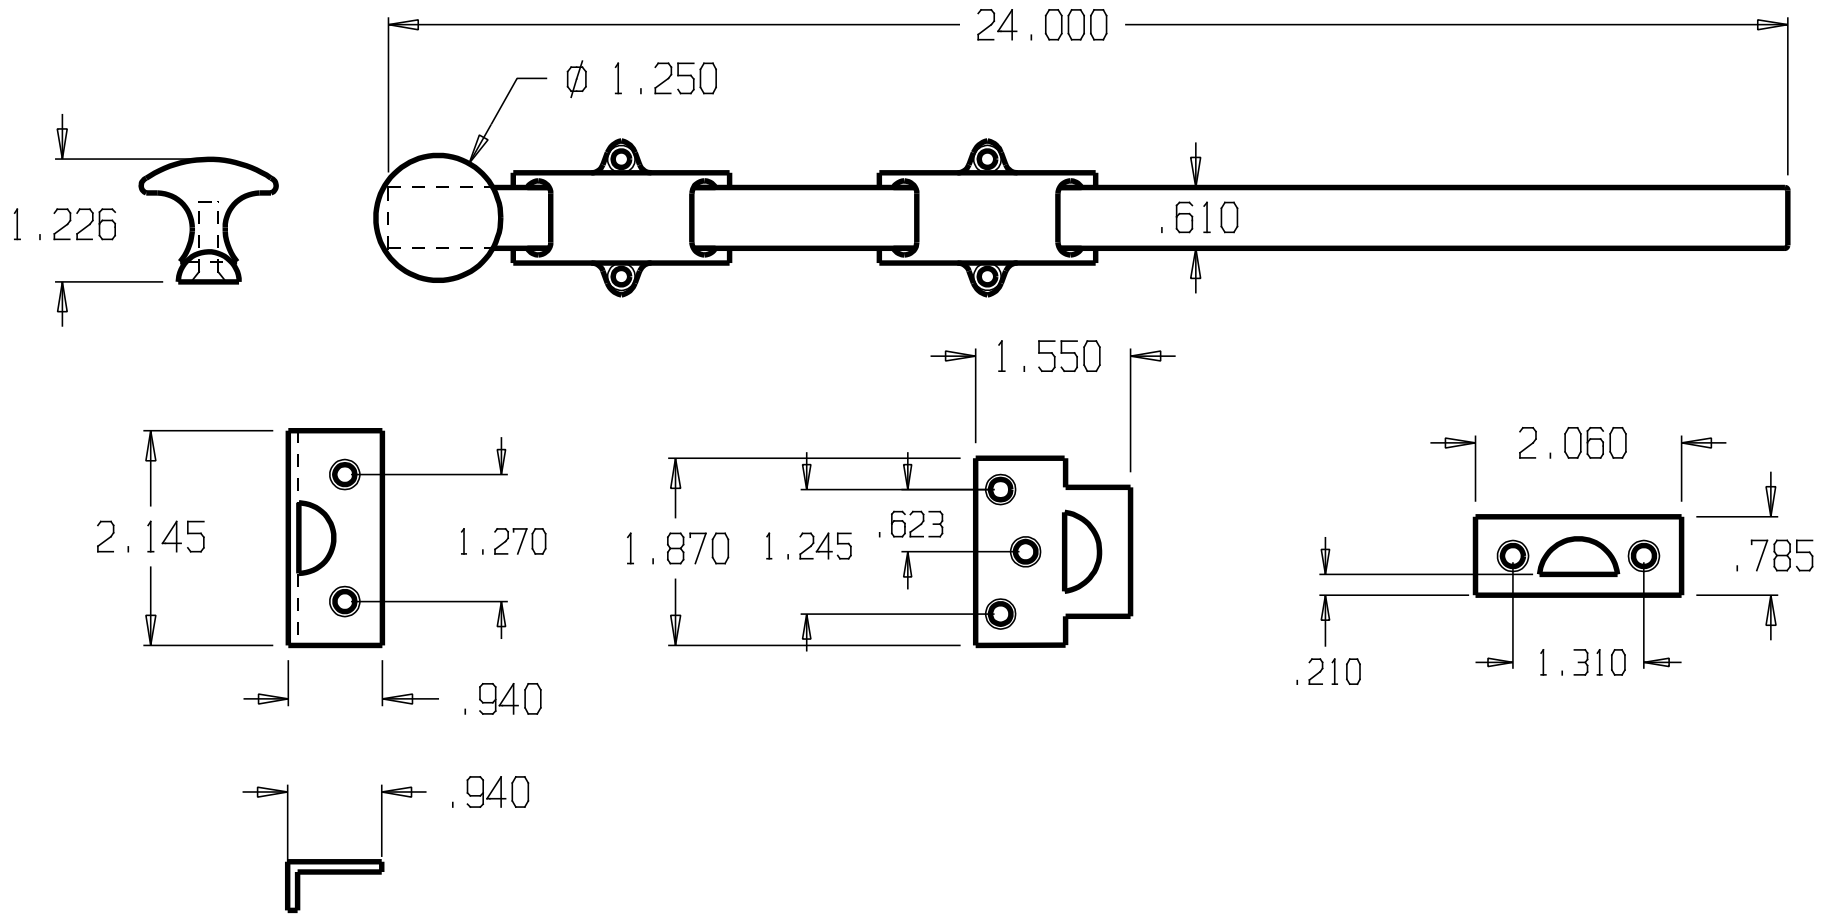

REVISIONS				
ZONE	REV	FINISHES:	DATE	APPROVED
		605, 613, 619, 620, 625, 626		

DON-JO MFG. INC. DESIGNER APPROVED		SIZE	DATE:	PART NO.	REV
		A	3/29/04	#1638	
		SCALE	RELEASE DATE	WEIGHT	SHEET