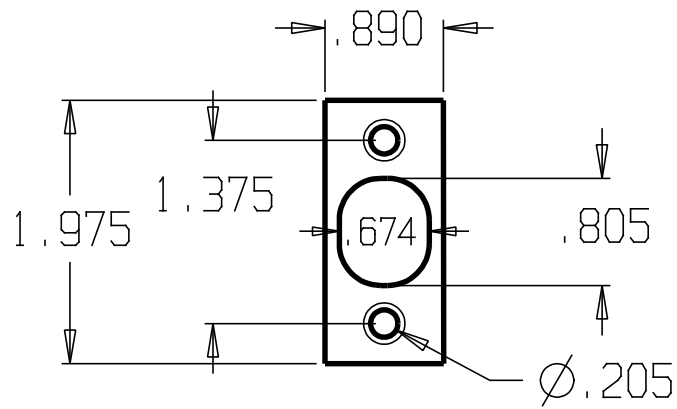

REVISIONS				
ZONE	REV	FINISHES:	DATE	APPROVED
		605,609,613,619,620,626		

DON-JO MFG. INC.

DESIGNER
APPROVED

SIZE A	DATE: 3/29/04	PART NO. #1640	REV
SCALE	RELEASE DATE	WEIGHT	SHEET