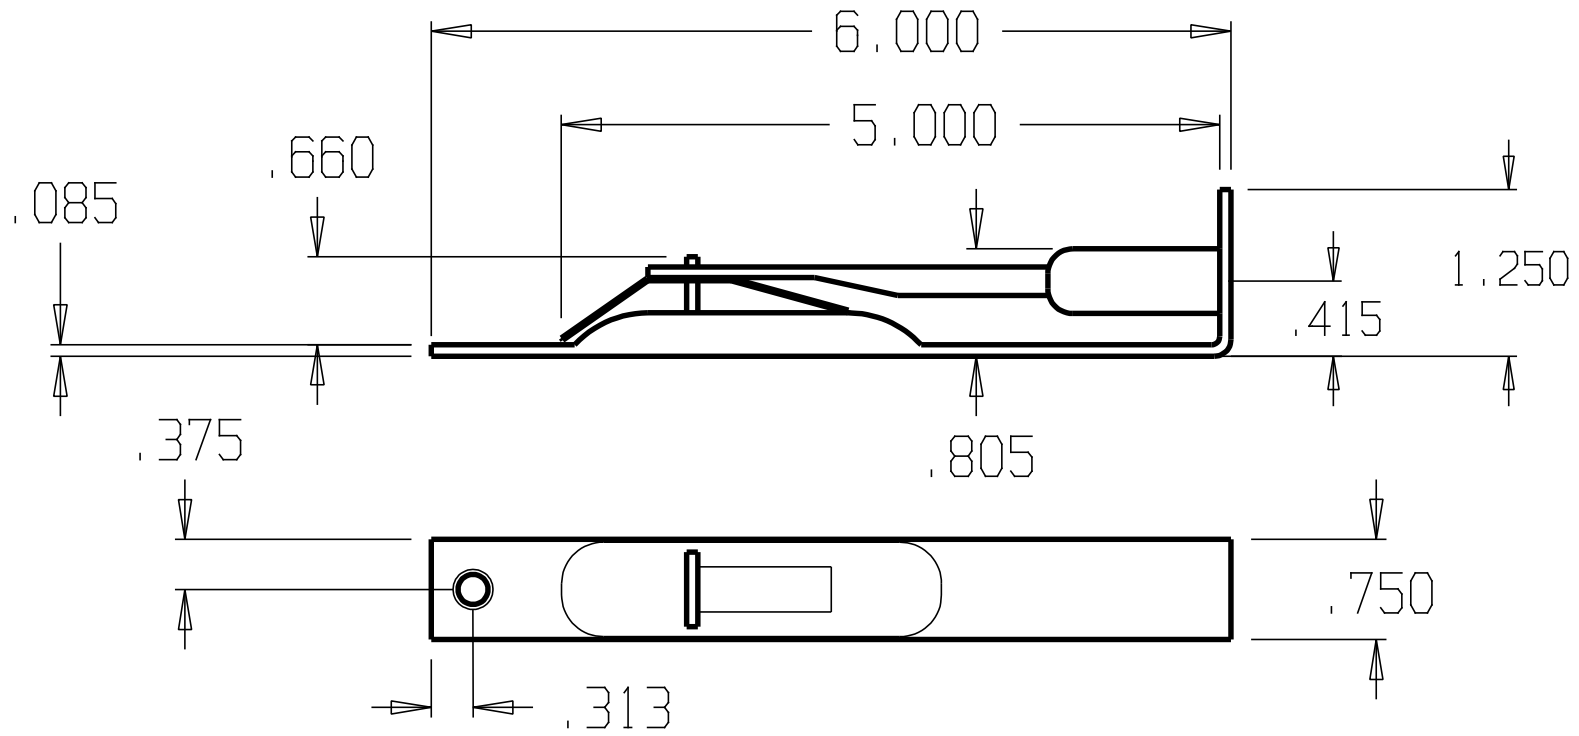

REVISIONS				
ZONE	REV	FINISHES:	DATE	APPROVED
		605,609,613,619,620,626		

DON-JO MFG. INC.

DESIGNER
APPROVED

SIZE A	DATE: 3/29/04	PART NO. #1640	REV
SCALE	RELEASE DATE	WEIGHT	SHEET