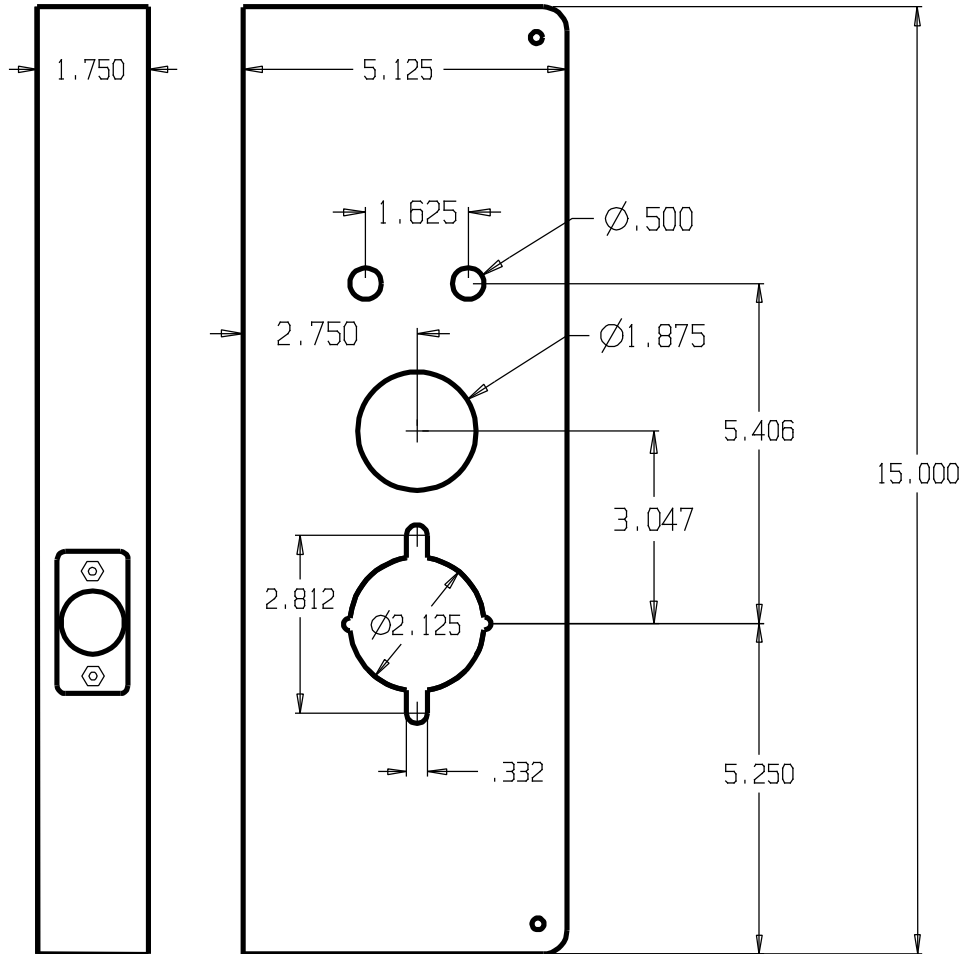

REVISIONS		
ZONE	REV	FINISHES:
		PB, AB & S
		GALUGE:
		22ga. .032

DON-JO MFG. INC.

DESIGNER	SIZE	DATE:	PART NO.	REV
	A	1/12/12	27-CW	
APPROVED	SCALE	RELEASE DATE	WEIGHT	SHEET