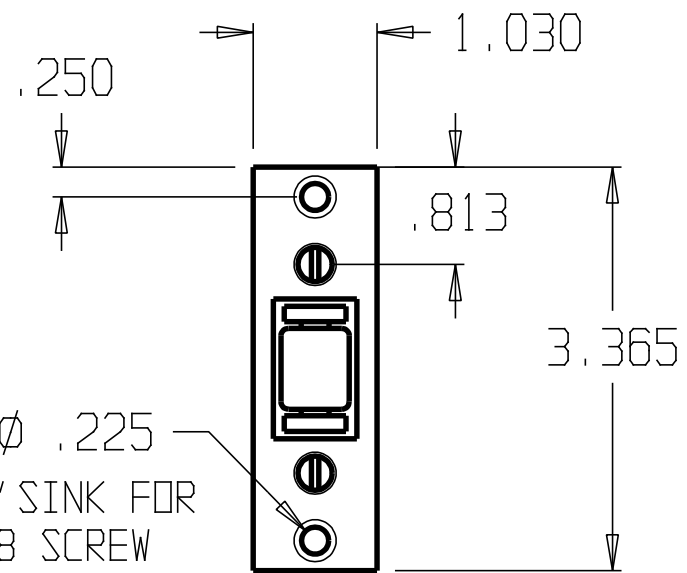

REVISIONS				
ZONE	REV	FINISHES:	DATE	APPROVED
		605,613,619,620,626		

Pocket in door needed
 15/16" Wide x 2 1/4" Long x 1 1/2" Deep

DON-JO MFG. INC.		SIZE	DATE:	PART NO.	REV
DESIGNER		A	8/18/06	#1700	
APPROVED		SCALE	RELEASE DATE	WEIGHT	SHEET