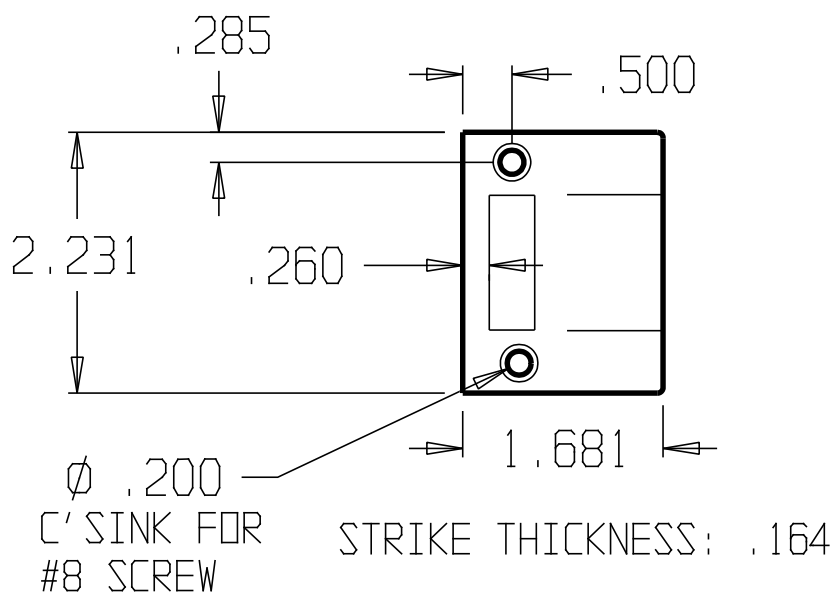

REVISIONS				
ZONE	REV	FINISHES:	DATE	APPROVED
		605,613,619,620,626		

Pocket in door needed
 15/16" Wide x 2 1/4" Long x 1 1/2" Deep

DON-JO MFG. INC.		SIZE	DATE:	PART NO.	REV
DESIGNER		A	8/18/06	#1700	
APPROVED		SCALE	RELEASE DATE	WEIGHT	SHEET