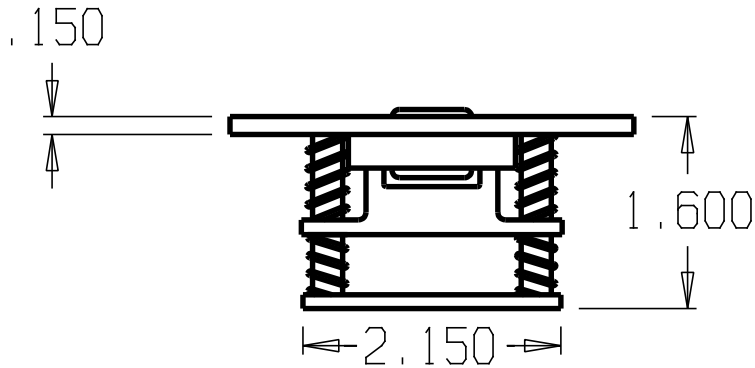

REVISIONS				
ZONE	REV	FINISHES:	DATE	APPROVED
		605,613,619,620,626		

Pocket in door needed
 15/16" Wide x 2 1/4" Long x 1 1/2" Deep

DON-JO MFG. INC.		SIZE	DATE:	PART NO.	REV
DESIGNER		A	8/18/06	#1700	
APPROVED		SCALE	RELEASE DATE	WEIGHT	SHEET