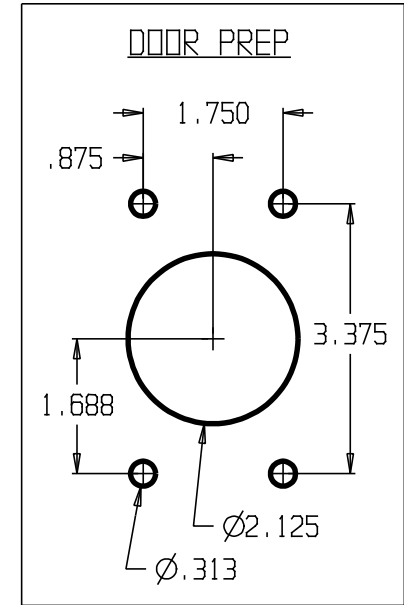

REVISIONS				
ZONE	REV	FINISHES:	DATE	APPROVED
		626		

*5" BACKSET

DON-JO MFG. INC.

DESIGNER	SIZE A	DATE: 3/11/04	PART NO. #4550	REV
APPROVED	SCALE	RELEASE DATE	WEIGHT	SHEET