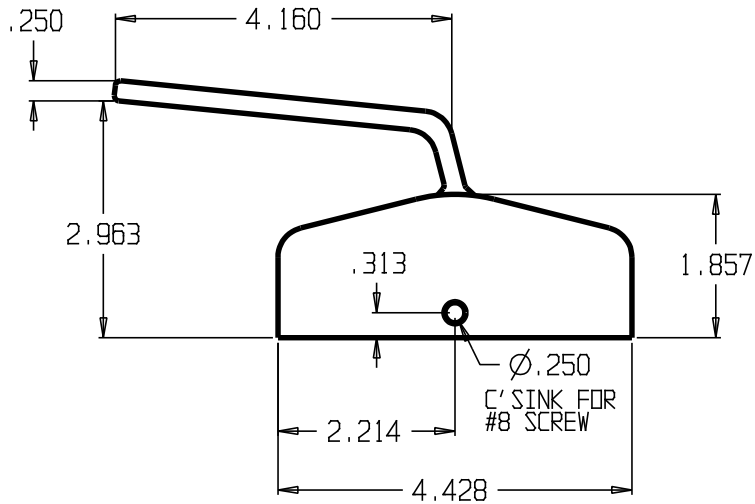

REVISIONS				
ZONE	REV	FINISHES:	DATE	APPROVED
		626		

*5" BACKSET

DON-JO MFG. INC.

DESIGNER	SIZE A	DATE: 3/11/04	PART NO. #4550	REV
APPROVED	SCALE	RELEASE DATE	WEIGHT	SHEET