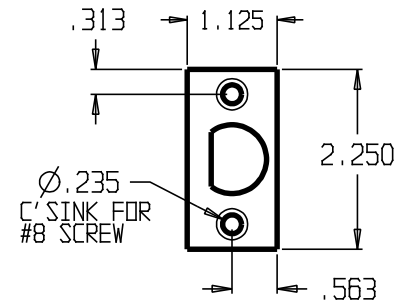

REVISIONS				
ZONE	REV	FINISHES:	DATE	APPROVED
		626		

*5" BACKSET

DON-JO MFG. INC.

DESIGNER	SIZE A	DATE: 3/11/04	PART NO. #4550	REV
APPROVED	SCALE	RELEASE DATE	WEIGHT	SHEET