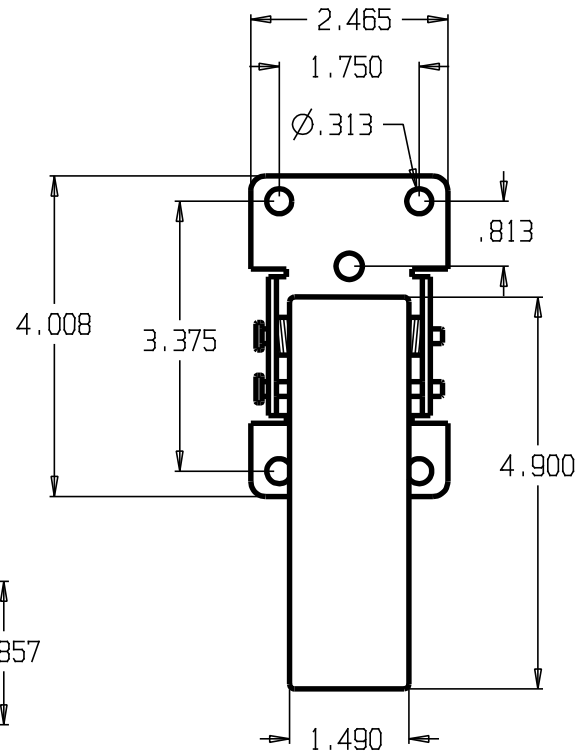

REVISIONS				
ZONE	REV	FINISHES:	DATE	APPROVED
		626		

*5" BACKSET

DON-JO MFG. INC.

DESIGNER	SIZE A	DATE: 3/11/04	PART NO. #4550	REV
APPROVED	SCALE	RELEASE DATE	WEIGHT	SHEET