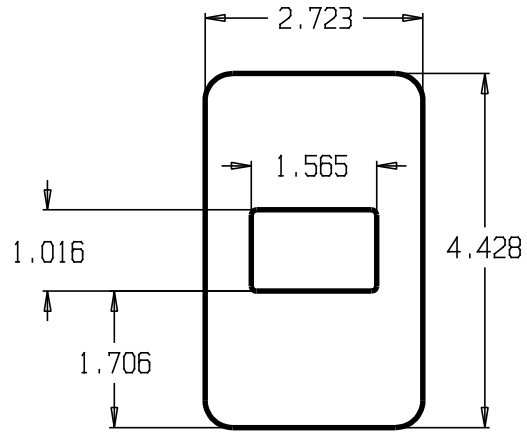

REVISIONS				
ZONE	REV	FINISHES:	DATE	APPROVED
		626		

*5" BACKSET

DON-JO MFG. INC.

DESIGNER	SIZE A	DATE: 3/11/04	PART NO. #4550	REV
APPROVED	SCALE	RELEASE DATE	WEIGHT	SHEET