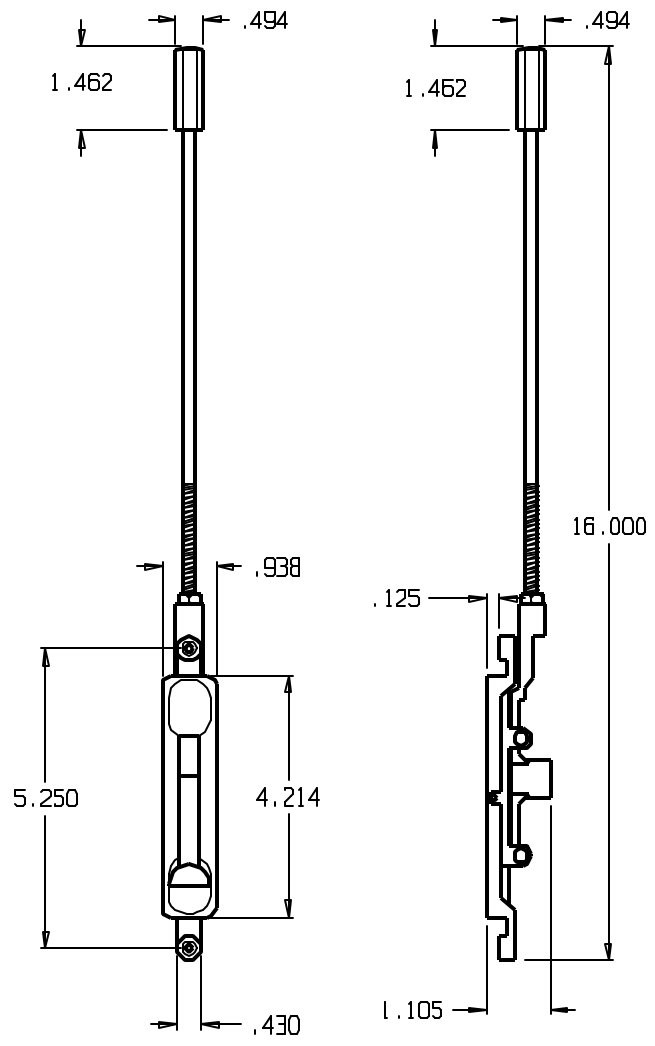

REVISIONS			
ZONE	REV	FINISHES:	DATE
		SL & DU	
		DATE	APPROVED

DON-JO MFG. INC.

DESIGNER	SIZE: A	DATE: 3/25/04	PART NO.: #1550	REV
APPROVED	SCALE	RELEASE DATE	WEIGHT	SHEET