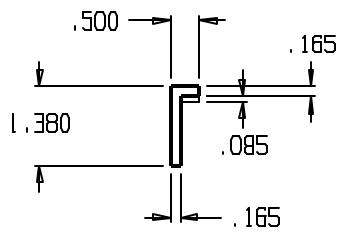

REVISIONS			
ZONE	REV	FINISHES:	DATE
		SL & DU	
		DATE	APPROVED

DON-JO MFG. INC.

DESIGNER	SIZE: A	DATE: 3/25/04	PART NO.: #1550	REV
APPROVED	SCALE	RELEASE DATE	WEIGHT	SHEET