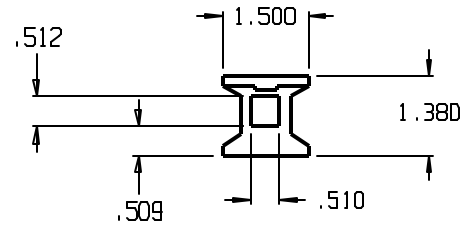

REVISIONS			
ZONE	REV	FINISHES:	DATE
		SL & DU	
		DATE	APPROVED

DON-JO MFG. INC.

DESIGNER	SIZE: A	DATE: 3/25/04	PART NO.: #1550	REV
APPROVED	SCALE	RELEASE DATE	WEIGHT	SHEET