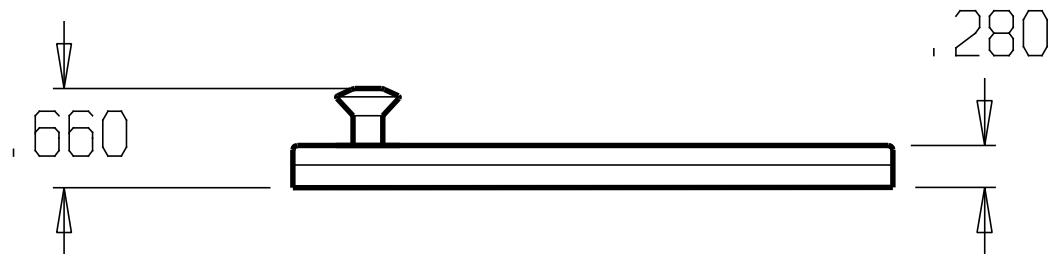

REVISIONS

ZONE	REV	FINISHES:	GAUGE:
		605, 613, 609, 625, 626	

DON-JO MFG. INC.

DESIGNER	SIZE	DATE:	PART NO.	REV
	A	6/3/04	SB-2	
APPROVED	SCALE	RELEASE DATE	WEIGHT	SHEET