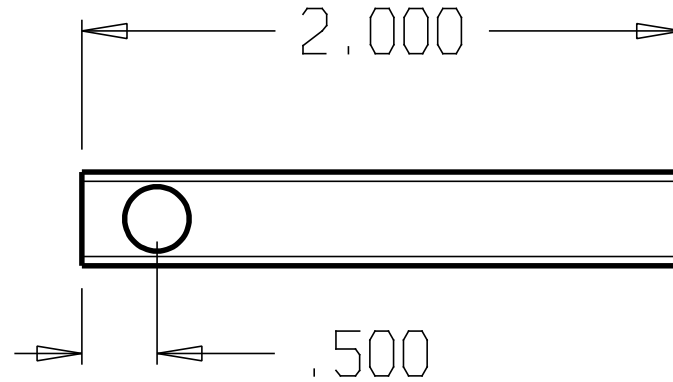

REVISIONS

ZONE	REV	FINISHES:	GAUGE:
		605, 613, 609, 625, 626	

DON-JO MFG. INC.

DESIGNER	SIZE	DATE:	PART NO.	REV
	A	6/3/04	SB-2	
APPROVED	SCALE	RELEASE DATE	WEIGHT	SHEET