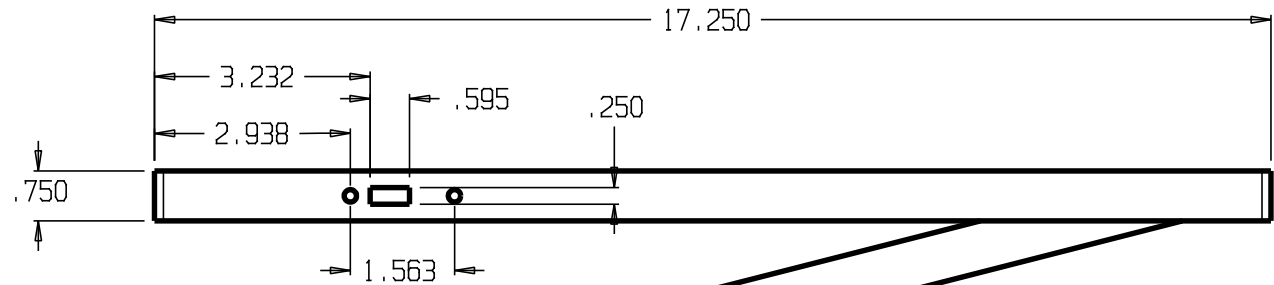

REVISIONS				
ZONE	REV	FINISHES:	DATE	APPROVED
		630		

DON-JO MFG. INC.

DESIGNER	SIZE A	DATE: 4/21/04	PART NO. #3123	REV
APPROVED	SCALE	RELEASE DATE	WEIGHT	SHEET