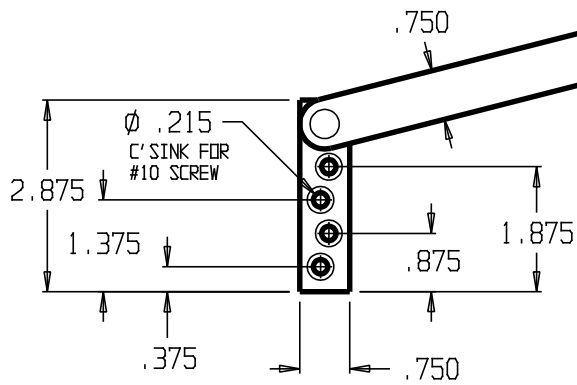

REVISIONS				
ZONE	REV	FINISHES:	DATE	APPROVED
		630		

DON-JO MFG. INC.

DESIGNER	SIZE A	DATE: 4/21/04	PART NO. #3123	REV
APPROVED	SCALE	RELEASE DATE	WEIGHT	SHEET