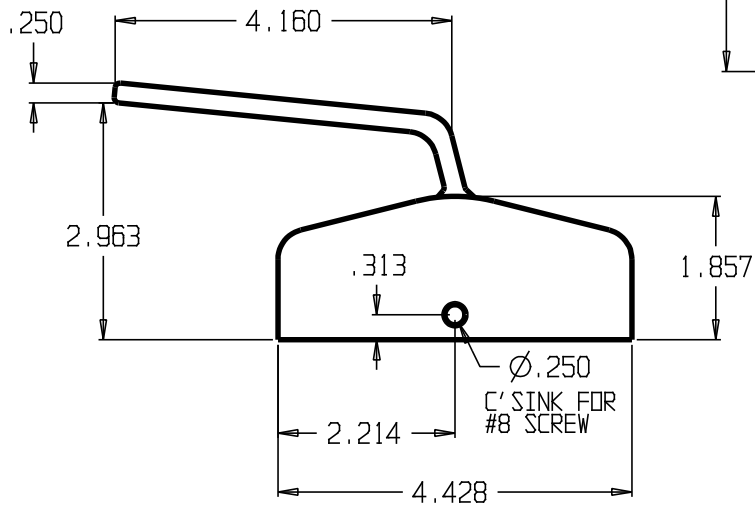

REVISIONS				
ZONE	REV	FINISHES:	DATE	APPROVED
		626		

DON-JO MFG. INC.

DESIGNER	SIZE A	DATE: 3/11/04	PART NO. #4500	REV
APPROVED	SCALE	RELEASE DATE	WEIGHT	SHEET