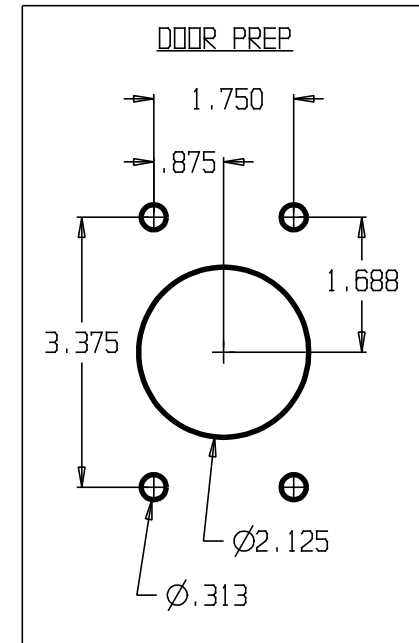

REVISIONS				
ZONE	REV	FINISHES:	DATE	APPROVED
		626		

DON-JO MFG. INC.

DESIGNER	SIZE A	DATE: 3/11/04	PART NO. #4500	REV
APPROVED	SCALE	RELEASE DATE	WEIGHT	SHEET