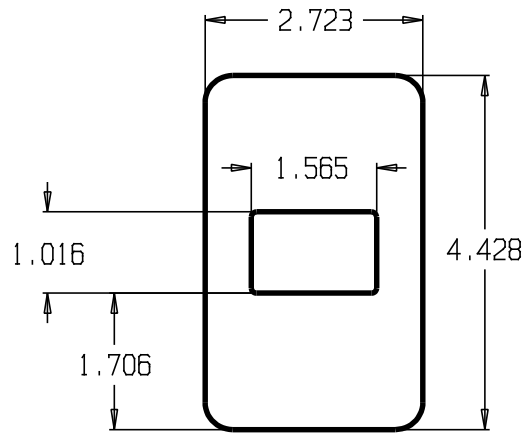

REVISIONS				
ZONE	REV	FINISHES:	DATE	APPROVED
		626		

DON-JO MFG. INC.

DESIGNER	SIZE A	DATE: 3/11/04	PART NO. #4500	REV
APPROVED	SCALE	RELEASE DATE	WEIGHT	SHEET