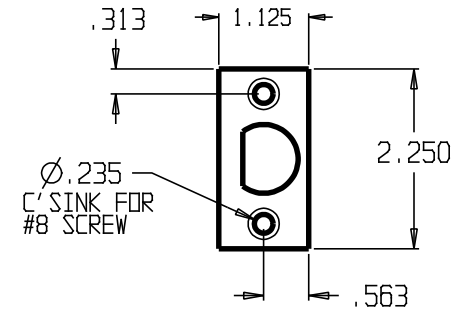

REVISIONS				
ZONE	REV	FINISHES:	DATE	APPROVED
		626		

DON-JO MFG. INC.

DESIGNER	SIZE A	DATE: 3/11/04	PART NO. #4500	REV
APPROVED	SCALE	RELEASE DATE	WEIGHT	SHEET