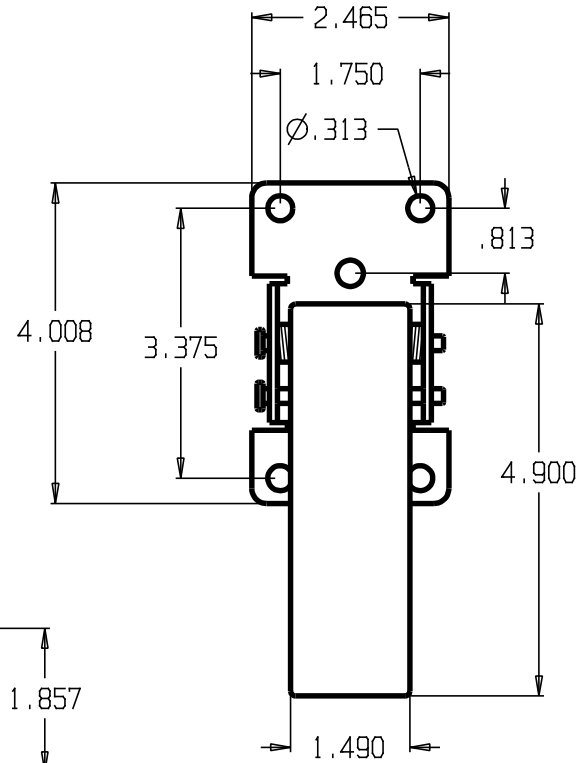

REVISIONS				
ZONE	REV	FINISHES:	DATE	APPROVED
		626		

DON-JO MFG. INC.

DESIGNER	SIZE A	DATE: 3/11/04	PART NO. #4500	REV
APPROVED	SCALE	RELEASE DATE	WEIGHT	SHEET