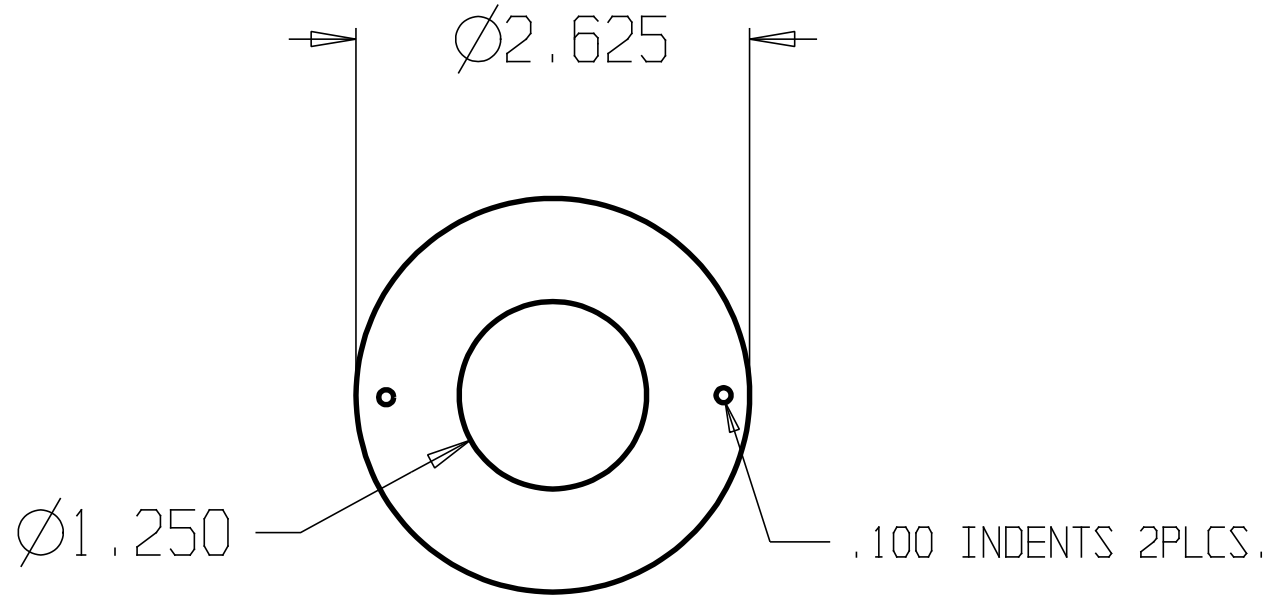

REVISIONS		
ZONE	REV	FINISHES:
		BP, PC & SL
		GALIGE:
		16ga. .060

DON-JO MFG. INC.

DESIGNER	SIZE	DATE:	PART NO.	REV
	A	5/3/04	CP-258	
APPROVED	SCALE	RELEASE DATE	WEIGHT	SHEET