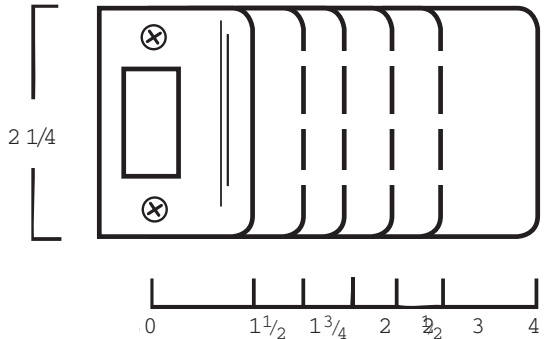

2 3/4" EXTENDED LIP STRIKE

NUMBER	DIMENSIONS
EL-202	2 3/4" x 2"
EL-203	2 3/4" x 3"
EL-204	2 3/4" x 4"
EL-205	2 3/4" x 5"
EL-225	2 3/4" x 2 1/2"

SHELF PACK: 10
GAUGE: 13 (.095)
FINISHES: BP (Steel Brass Plated), SL (Silver Coated), DU (Duro Coated)
Polybagged

2 1/4" EXTENDED LIP STRIKE

NUMBER	DIMENSIONS
EL-102	2 1/4" x 2"
EL-103	2 1/4" x 3"
EL-104	2 1/4" x 4"
EL-115	2 1/4" x 1 1/2"
EL-125	2 1/4" x 2 1/2"
EL-175	2 1/4" x 1 3/4"
9102	2 1/4" x 2"
9103	2 1/4" x 3"
9104	2 1/4" x 4"
9115	2 1/4" x 1 1/2"
9125	2 1/4" x 2 1/2"
9175	2 1/4" x 1 3/4"

SHELF PACK: 10 **Display Packaged Size - 4" x 6 1/2"**
GAUGE: 18 (.050)
FEATURES: • Also available with 1/4" radius corners - RC (i.e., EL-115-630-RC)
 • "EL" series will be shipped in Display Package Only
 • "9" series will be shipped in Poly Bag Package Only
FINISHES: 605, 609, 619, 620, 630, DU

SAVE \$!
 Product available polybagged
 To order, replace "EL" with "9". (i.e., EL-102 will become 9102)

4 7/8" EXTENDED LIP ANSI STRIKE

NUMBER	DIMENSIONS
EST-102	4 7/8" x 2"
EST-103	4 7/8" x 3"
EST-104	4 7/8" x 4"
EST-115	4 7/8" x 1 1/2"
EST-125	4 7/8" x 2 1/2"
EST-158	4 7/8" x 1 5/8"
EST-175	4 7/8" x 1 3/4"