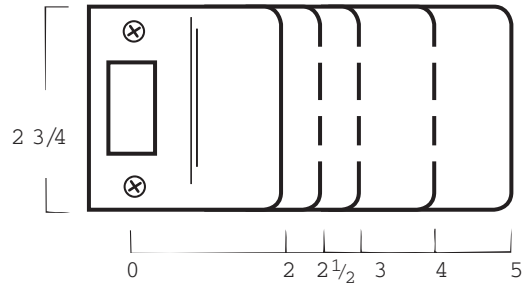

2 3/4" EXTENDED LIP STRIKE

NUMBER	DIMENSIONS
EL-202	2 3/4" x 2"
EL-203	2 3/4" x 3"
EL-204	2 3/4" x 4"
EL-205	2 3/4" x 5"
EL-225	2 3/4" x 2 1/2"

SHELF PACK: 10
GAUGE: 13 (.095)
FINISHES: BP (Steel Brass Plated), SL (Silver Coated), DU (Duro Coated)
Polybagged

2 1/4" EXTENDED LIP STRIKE

NUMBER	DIMENSIONS
EL-102	2 1/4" x 2"
EL-103	2 1/4" x 3"
EL-104	2 1/4" x 4"
EL-115	2 1/4" x 1 1/2"
EL-125	2 1/4" x 2 1/2"
EL-175	2 1/4" x 1 3/4"
9102	2 1/4" x 2"
9103	2 1/4" x 3"
9104	2 1/4" x 4"
9115	2 1/4" x 1 1/2"
9125	2 1/4" x 2 1/2"
9175	2 1/4" x 1 3/4"

SHELF PACK: 10 **Display Packaged Size - 4" x 6 1/2"**
GAUGE: 18 (.050)
FEATURES: • Also available with 1/4" radius corners - RC (i.e., EL-115-630-RC)
 • "EL" series will be shipped in Display Package Only
 • "9" series will be shipped in Poly Bag Package Only
FINISHES: 605, 609, 619, 620, 630, DU

SAVE \$!
 Product available polybagged
 To order, replace "EL" with "9". (i.e., EL-102 will become 9102)

4 7/8" EXTENDED LIP ANSI STRIKE

NUMBER	DIMENSIONS
EST-102	4 7/8" x 2"
EST-103	4 7/8" x 3"
EST-104	4 7/8" x 4"
EST-115	4 7/8" x 1 1/2"
EST-125	4 7/8" x 2 1/2"
EST-158	4 7/8" x 1 5/8"
EST-175	4 7/8" x 1 3/4"