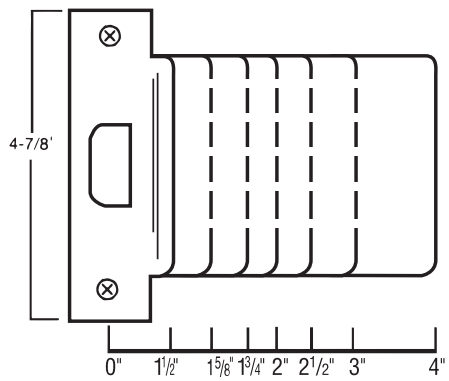

2 3/4" EXTENDED LIP STRIKE

NUMBER	DIMENSIONS
EL-202	2 3/4" x 2"
EL-203	2 3/4" x 3"
EL-204	2 3/4" x 4"
EL-205	2 3/4" x 5"
EL-225	2 3/4" x 2 1/2"

SHELF PACK: 10
GAUGE: 13 (.095)
FINISHES: BP (Steel Brass Plated), SL (Silver Coated), DU (Duro Coated)
Polybagged

2 1/4" EXTENDED LIP STRIKE

NUMBER	DIMENSIONS
EL-102	2 1/4" x 2"
EL-103	2 1/4" x 3"
EL-104	2 1/4" x 4"
EL-115	2 1/4" x 1 1/2"
EL-125	2 1/4" x 2 1/2"
EL-175	2 1/4" x 1 3/4"
9102	2 1/4" x 2"
9103	2 1/4" x 3"
9104	2 1/4" x 4"
9115	2 1/4" x 1 1/2"
9125	2 1/4" x 2 1/2"
9175	2 1/4" x 1 3/4"

SHELF PACK: 10 **Display Packaged Size - 4" x 6 1/2"**
GAUGE: 18 (.050)
FEATURES: • Also available with 1/4" radius corners - RC (i.e., EL-115-630-RC)
 • "EL" series will be shipped in Display Package Only
 • "9" series will be shipped in Poly Bag Package Only
FINISHES: 605, 609, 619, 620, 630, DU

SAVE \$!
 Product available polybagged
 To order, replace "EL" with "9". (i.e., EL-102 will become 9102)

4 7/8" EXTENDED LIP ANSI STRIKE

NUMBER	DIMENSIONS
EST-102	4 7/8" x 2"
EST-103	4 7/8" x 3"
EST-104	4 7/8" x 4"
EST-115	4 7/8" x 1 1/2"
EST-125	4 7/8" x 2 1/2"
EST-158	4 7/8" x 1 5/8"
EST-175	4 7/8" x 1 3/4"