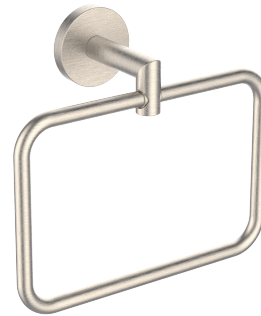

### WARRANTY

- LIFETIME LIMITED (RESIDENTIAL USE)
- ONE YEAR (COMMERCIAL USE)

Product Code	Name	Finishes	Sizes (mm)			Sizes (Inches)		
			Length	Width	Height	Length	Width	Height
SEA-TB12	SEA-11 Towel Bar	PC, BN, MB	357	52	73	14 1/8	2 1/16	2 7/8
SEA-TB18	SEA-18 Towel Bar	PC, BN, MB	509	52	73	20 1/8	2 1/16	2 7/8
SEA-TB24	SEA-24 Towel Bar	PC, BN, MB	662	52	73	26 1/8	2 1/16	2 7/8
SEA-TB30	SEA-30 Towel Bar	PC, BN, MB	814	52	73	32 1/8	2 1/16	2 7/8
SEA-DTB24	SEA-24 Double Towel Bar	PC, BN, MB	662	52	123	26 1/8	2 1/16	4 7/8
SEA-RH-1	SEA-Robe Hook	PC, BN, MB	52	53	73	2 1/16	2 1/16	2 7/8
SEA-RH-2	SEA-Double Robe Hook	PC, BN, MB	73	52	55	2 7/8	2 1/16	2 1/8
SEA-TPEURO	SEA-Tissue Holder	PC, BN, MB	206	52	73	8 1/8	2 1/16	2 7/8
SEA-TRRT	SEA-Towel Ring	PC, BN, MB	190	152	73	7 7/16	6	2 7/8
SEA-TPDROP	SEA-Tissue Holder	PC, BN, MB	155	148	73	6 1/8	5 13/16	2 7/8
SEA-TRSQ	SEA-Towel Ring	PC, BN, MB	200	168	73	7 7/8	6 5/8	2 7/8
SEA-TRRD	SEA-Towel Ring	PC, BN, MB	180	212	73	7 1/16	8 3/8	2 7/8

## Seattle

- Zinc back plate
- Mounting kit included

24" Double Towel Bar  
SEA-DTB24-BN

Robe Hook  
SEA-RH-1-BN

Double Robe Hook  
SEA-RH-2-BN

Tissue Holder  
SEA-TPEURO-BN

Towel Ring  
SEA-TRRT-BN

Tissue Holder  
SEA-TPDROP-BN

Towel Ring  
SEA-TRSQ-BN

Towel Ring  
SEA-TRRD-BN

# Seattle

- Zinc back plate
- Mounting kit included

12"/18"/24"/30" Towel Bar  
SEA-TB12/18/24/30

24" Double Towel Bar  
SEA-DTB24

Robe Hook  
SEA-RH-1

Double Robe Hook  
SEA-RH-2

Tissue Holder  
SEA-TPEURO