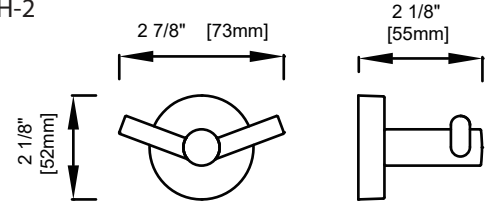

### WARRANTY

- LIFETIME LIMITED (RESIDENTIAL USE)
- ONE YEAR (COMMERCIAL USE)

Product Code	Name	Finishes	Sizes (mm)			Sizes (Inches)		
			Length	Width	Height	Length	Width	Height
SEA-TB12	SEA-11 Towel Bar	PC, BN, MB	357	52	73	14 1/8	2 1/16	2 7/8
SEA-TB18	SEA-18 Towel Bar	PC, BN, MB	509	52	73	20 1/8	2 1/16	2 7/8
SEA-TB24	SEA-24 Towel Bar	PC, BN, MB	662	52	73	26 1/8	2 1/16	2 7/8
SEA-TB30	SEA-30 Towel Bar	PC, BN, MB	814	52	73	32 1/8	2 1/16	2 7/8
SEA-DTB24	SEA-24 Double Towel Bar	PC, BN, MB	662	52	123	26 1/8	2 1/16	4 7/8
SEA-RH-1	SEA-Robe Hook	PC, BN, MB	52	53	73	2 1/16	2 1/16	2 7/8
SEA-RH-2	SEA-Double Robe Hook	PC, BN, MB	73	52	55	2 7/8	2 1/16	2 1/8
SEA-TPEURO	SEA-Tissue Holder	PC, BN, MB	206	52	73	8 1/8	2 1/16	2 7/8
SEA-TRRT	SEA-Towel Ring	PC, BN, MB	190	152	73	7 7/16	6	2 7/8
SEA-TPDROP	SEA-Tissue Holder	PC, BN, MB	155	148	73	6 1/8	5 13/16	2 7/8
SEA-TRSQ	SEA-Towel Ring	PC, BN, MB	200	168	73	7 7/8	6 5/8	2 7/8
SEA-TRRD	SEA-Towel Ring	PC, BN, MB	180	212	73	7 1/16	8 3/8	2 7/8

# Seattle

- Zinc back plate
- Mounting kit included

12"/18"/24"/30" Towel Bar  
SEA-TB12/18/24/30

24" Double Towel Bar  
SEA-DTB24

Robe Hook  
SEA-RH-1

Double Robe Hook  
SEA-RH-2

Tissue Holder  
SEA-TPEURO