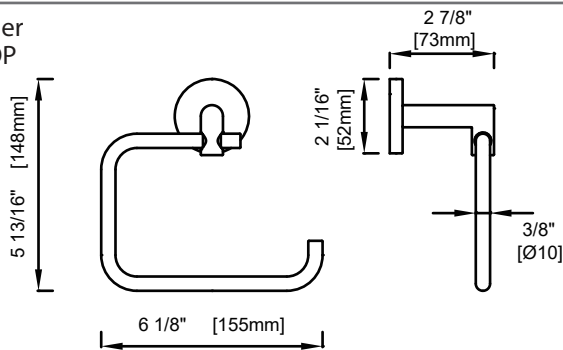

### WARRANTY

- LIFETIME LIMITED (RESIDENTIAL USE)
- ONE YEAR (COMMERCIAL USE)

Product Code	Name	Finishes	Sizes (mm)			Sizes (Inches)		
			Length	Width	Height	Length	Width	Height
SEA-TB12	SEA-11 Towel Bar	PC, BN, MB	357	52	73	14 1/8	2 1/16	2 7/8
SEA-TB18	SEA-18 Towel Bar	PC, BN, MB	509	52	73	20 1/8	2 1/16	2 7/8
SEA-TB24	SEA-24 Towel Bar	PC, BN, MB	662	52	73	26 1/8	2 1/16	2 7/8
SEA-TB30	SEA-30 Towel Bar	PC, BN, MB	814	52	73	32 1/8	2 1/16	2 7/8
SEA-DTB24	SEA-24 Double Towel Bar	PC, BN, MB	662	52	123	26 1/8	2 1/16	4 7/8
SEA-RH-1	SEA-Robe Hook	PC, BN, MB	52	53	73	2 1/16	2 1/16	2 7/8
SEA-RH-2	SEA-Double Robe Hook	PC, BN, MB	73	52	55	2 7/8	2 1/16	2 1/8
SEA-TPEURO	SEA-Tissue Holder	PC, BN, MB	206	52	73	8 1/8	2 1/16	2 7/8
SEA-TRRT	SEA-Towel Ring	PC, BN, MB	190	152	73	7 7/16	6	2 7/8
SEA-TPDROP	SEA-Tissue Holder	PC, BN, MB	155	148	73	6 1/8	5 13/16	2 7/8
SEA-TRSQ	SEA-Towel Ring	PC, BN, MB	200	168	73	7 7/8	6 5/8	2 7/8
SEA-TRRD	SEA-Towel Ring	PC, BN, MB	180	212	73	7 1/16	8 3/8	2 7/8

# Seattle

- Zinc back plate
- Mounting kit included

12"/18"/24"/30" Towel Bar  
SEA-TB12/18/24/30

24" Double Towel Bar  
SEA-DTB24

Robe Hook  
SEA-RH-1

Double Robe Hook  
SEA-RH-2

Tissue Holder  
SEA-TPEURO

Towel Ring  
SEA-TRRT

Tissue Holder  
SEA-TPDROP

Towel Ring  
SEA-TRSQ

Towel Ring  
SEATRRD