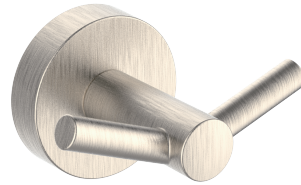

### WARRANTY

- LIFETIME LIMITED (RESIDENTIAL USE)
- ONE YEAR (COMMERCIAL USE)

Product Code	Name	Finishes	Sizes (mm)			Sizes (Inches)		
			Length	Width	Height	Length	Width	Height
SEA-TB12	SEA-11 Towel Bar	PC, BN, MB	357	52	73	14 1/8	2 1/16	2 7/8
SEA-TB18	SEA-18 Towel Bar	PC, BN, MB	509	52	73	20 1/8	2 1/16	2 7/8
SEA-TB24	SEA-24 Towel Bar	PC, BN, MB	662	52	73	26 1/8	2 1/16	2 7/8
SEA-TB30	SEA-30 Towel Bar	PC, BN, MB	814	52	73	32 1/8	2 1/16	2 7/8
SEA-DTB24	SEA-24 Double Towel Bar	PC, BN, MB	662	52	123	26 1/8	2 1/16	4 7/8
SEA-RH-1	SEA-Robe Hook	PC, BN, MB	52	53	73	2 1/16	2 1/16	2 7/8
SEA-RH-2	SEA-Double Robe Hook	PC, BN, MB	73	52	55	2 7/8	2 1/16	2 1/8
SEA-TPEURO	SEA-Tissue Holder	PC, BN, MB	206	52	73	8 1/8	2 1/16	2 7/8
SEA-TRRT	SEA-Towel Ring	PC, BN, MB	190	152	73	7 7/16	6	2 7/8
SEA-TPDROP	SEA-Tissue Holder	PC, BN, MB	155	148	73	6 1/8	5 13/16	2 7/8
SEA-TRSQ	SEA-Towel Ring	PC, BN, MB	200	168	73	7 7/8	6 5/8	2 7/8
SEA-TRRD	SEA-Towel Ring	PC, BN, MB	180	212	73	7 1/16	8 3/8	2 7/8

## Seattle

- Zinc back plate
- Mounting kit included

24" Double Towel Bar  
SEA-DTB24-BN

Robe Hook  
SEA-RH-1-BN

Double Robe Hook  
SEA-RH-2-BN

Tissue Holder  
SEA-TPEURO-BN

Towel Ring  
SEA-TRRT-BN

Tissue Holder  
SEA-TPDROP-BN

Towel Ring  
SEA-TRSQ-BN

Towel Ring  
SEA-TRRD-BN

# Seattle

- Zinc back plate
- Mounting kit included

12"/18"/24"/30" Towel Bar  
SEA-TB12/18/24/30

24" Double Towel Bar  
SEA-DTB24

Robe Hook  
SEA-RH-1

Double Robe Hook  
SEA-RH-2

Tissue Holder  
SEA-TPEURO