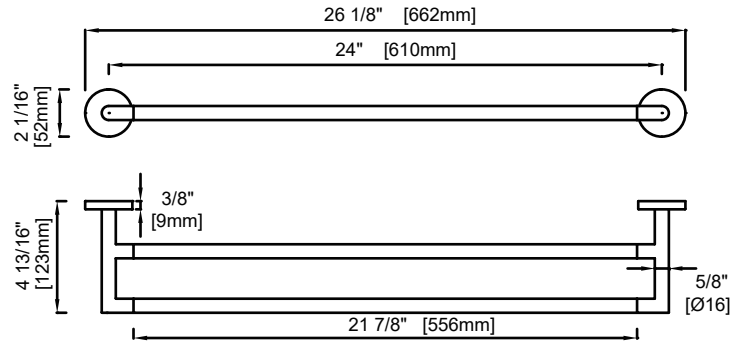

### WARRANTY

- LIFETIME LIMITED (RESIDENTIAL USE)
- ONE YEAR (COMMERCIAL USE)

Product Code	Name	Finishes	Sizes (mm)			Sizes (Inches)		
			Length	Width	Height	Length	Width	Height
SEA-TB12	SEA-11 Towel Bar	PC, BN, MB	357	52	73	14 1/8	2 1/16	2 7/8
SEA-TB18	SEA-18 Towel Bar	PC, BN, MB	509	52	73	20 1/8	2 1/16	2 7/8
SEA-TB24	SEA-24 Towel Bar	PC, BN, MB	662	52	73	26 1/8	2 1/16	2 7/8
SEA-TB30	SEA-30 Towel Bar	PC, BN, MB	814	52	73	32 1/8	2 1/16	2 7/8
SEA-DTB24	SEA-24 Double Towel Bar	PC, BN, MB	662	52	123	26 1/8	2 1/16	4 7/8
SEA-RH-1	SEA-Robe Hook	PC, BN, MB	52	53	73	2 1/16	2 1/16	2 7/8
SEA-RH-2	SEA-Double Robe Hook	PC, BN, MB	73	52	55	2 7/8	2 1/16	2 1/8
SEA-TPEURO	SEA-Tissue Holder	PC, BN, MB	206	52	73	8 1/8	2 1/16	2 7/8
SEA-TRRT	SEA-Towel Ring	PC, BN, MB	190	152	73	7 7/16	6	2 7/8
SEA-TPDROP	SEA-Tissue Holder	PC, BN, MB	155	148	73	6 1/8	5 13/16	2 7/8
SEA-TRSQ	SEA-Towel Ring	PC, BN, MB	200	168	73	7 7/8	6 5/8	2 7/8
SEA-TRRD	SEA-Towel Ring	PC, BN, MB	180	212	73	7 1/16	8 3/8	2 7/8

## Seattle

- Zinc back plate
- Mounting kit included

24" Double Towel Bar  
SEA-DTB24-BN

Robe Hook  
SEA-RH-1-BN

Double Robe Hook  
SEA-RH-2-BN

Tissue Holder  
SEA-TPEURO-BN

Towel Ring  
SEA-TRRT-BN

Tissue Holder  
SEA-TPDROP-BN

# Seattle

- Zinc back plate
- Mounting kit included

12"/18"/24"/30" Towel Bar  
SEA-TB12/18/24/30

24" Double Towel Bar  
SEA-DTB24

Robe Hook  
SEA-RH-1

Double Robe Hook  
SEA-RH-2

Tissue Holder  
SEA-TPEURO