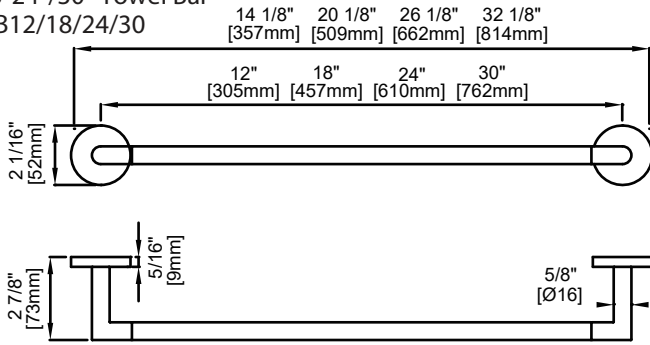

### WARRANTY

- LIFETIME LIMITED (RESIDENTIAL USE)
- ONE YEAR (COMMERCIAL USE)

Product Code	Name	Finishes	Sizes (mm)			Sizes (Inches)		
			Length	Width	Height	Length	Width	Height
SEA-TB12	SEA-11 Towel Bar	PC, BN, MB	357	52	73	14 1/8	2 1/16	2 7/8
SEA-TB18	SEA-18 Towel Bar	PC, BN, MB	509	52	73	20 1/8	2 1/16	2 7/8
SEA-TB24	SEA-24 Towel Bar	PC, BN, MB	662	52	73	26 1/8	2 1/16	2 7/8
SEA-TB30	SEA-30 Towel Bar	PC, BN, MB	814	52	73	32 1/8	2 1/16	2 7/8
SEA-DTB24	SEA-24 Double Towel Bar	PC, BN, MB	662	52	123	26 1/8	2 1/16	4 7/8
SEA-RH-1	SEA-Robe Hook	PC, BN, MB	52	53	73	2 1/16	2 1/16	2 7/8
SEA-RH-2	SEA-Double Robe Hook	PC, BN, MB	73	52	55	2 7/8	2 1/16	2 1/8
SEA-TPEURO	SEA-Tissue Holder	PC, BN, MB	206	52	73	8 1/8	2 1/16	2 7/8
SEA-TRRT	SEA-Towel Ring	PC, BN, MB	190	152	73	7 7/16	6	2 7/8
SEA-TPDROP	SEA-Tissue Holder	PC, BN, MB	155	148	73	6 1/8	5 13/16	2 7/8
SEA-TRSQ	SEA-Towel Ring	PC, BN, MB	200	168	73	7 7/8	6 5/8	2 7/8
SEA-TRRD	SEA-Towel Ring	PC, BN, MB	180	212	73	7 1/16	8 3/8	2 7/8

# Seattle

- Zinc back plate
- Mounting kit included

12"/18"/24"/30" Towel Bar  
SEA-TB12/18/24/30

24" Double Towel Bar  
SEA-DTB24

Robe Hook  
SEA-RH-1

Double Robe Hook  
SEA-RH-2

Tissue Holder  
SEA-TPEURO