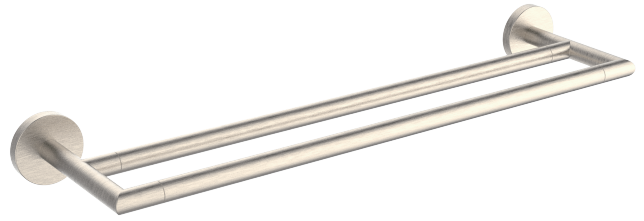

# Seattle

- Zinc back plate
- Mounting kit included

### MATERIAL

- ZINC
- STAINLESS STEEL 304

### WARRANTY

- LIFETIME LIMITED (RESIDENTIAL USE)
- ONE YEAR (COMMERCIAL USE)

Product Code	Name	Finishes	Sizes (mm)			Sizes (Inches)		
			Length	Width	Height	Length	Width	Height
SEA-TB12	SEA-11 Towel Bar	PC, BN, MB	357	52	73	14 1/8	2 1/16	2 7/8
SEA-TB18	SEA-18 Towel Bar	PC, BN, MB	509	52	73	20 1/8	2 1/16	2 7/8
SEA-TB24	SEA-24 Towel Bar	PC, BN, MB	662	52	73	26 1/8	2 1/16	2 7/8
SEA-TB30	SEA-30 Towel Bar	PC, BN, MB	814	52	73	32 1/8	2 1/16	2 7/8
SEA-DTB24	SEA-24 Double Towel Bar	PC, BN, MB	662	52	123	26 1/8	2 1/16	4 7/8
SEA-RH-1	SEA-Robe Hook	PC, BN, MB	52	53	73	2 1/16	2 1/16	2 7/8
SEA-RH-2	SEA-Double Robe Hook	PC, BN, MB	73	52	55	2 7/8	2 1/16	2 1/8
SEA-TPEURO	SEA-Tissue Holder	PC, BN, MB	206	52	73	8 1/8	2 1/16	2 7/8
SEA-TRRT	SEA-Towel Ring	PC, BN, MB	190	152	73	7 7/16	6	2 7/8
SEA-TPDROP	SEA-Tissue Holder	PC, BN, MB	155	148	73	6 1/8	5 13/16	2 7/8
SEA-TRSQ	SEA-Towel Ring	PC, BN, MB	200	168	73	7 7/8	6 5/8	2 7/8
SEA-TRRD	SEA-Towel Ring	PC, BN, MB	180	212	73	7 1/16	8 3/8	2 7/8

## Seattle

- Zinc back plate
- Mounting kit included

24" Double Towel Bar  
SEA-DTB24-BN

Robe Hook  
SEA-RH-1-BN

Double Robe Hook  
SEA-RH-2-BN

Tissue Holder  
SEA-TPEURO-BN

Towel Ring  
SEA-TRRT-BN

Tissue Holder  
SEA-TPDROP-BN