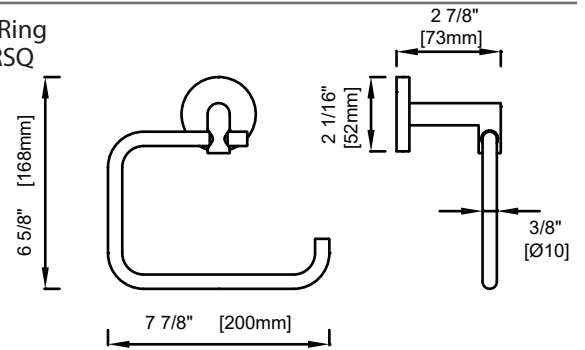

### WARRANTY

- LIFETIME LIMITED (RESIDENTIAL USE)
- ONE YEAR (COMMERCIAL USE)

Product Code	Name	Finishes	Sizes (mm)			Sizes (Inches)		
			Length	Width	Height	Length	Width	Height
SEA-TB12	SEA-11 Towel Bar	PC, BN, MB	357	52	73	14 1/8	2 1/16	2 7/8
SEA-TB18	SEA-18 Towel Bar	PC, BN, MB	509	52	73	20 1/8	2 1/16	2 7/8
SEA-TB24	SEA-24 Towel Bar	PC, BN, MB	662	52	73	26 1/8	2 1/16	2 7/8
SEA-TB30	SEA-30 Towel Bar	PC, BN, MB	814	52	73	32 1/8	2 1/16	2 7/8
SEA-DTB24	SEA-24 Double Towel Bar	PC, BN, MB	662	52	123	26 1/8	2 1/16	4 7/8
SEA-RH-1	SEA-Robe Hook	PC, BN, MB	52	53	73	2 1/16	2 1/16	2 7/8
SEA-RH-2	SEA-Double Robe Hook	PC, BN, MB	73	52	55	2 7/8	2 1/16	2 1/8
SEA-TPEURO	SEA-Tissue Holder	PC, BN, MB	206	52	73	8 1/8	2 1/16	2 7/8
SEA-TRRT	SEA-Towel Ring	PC, BN, MB	190	152	73	7 7/16	6	2 7/8
SEA-TPDROP	SEA-Tissue Holder	PC, BN, MB	155	148	73	6 1/8	5 13/16	2 7/8
SEA-TRSQ	SEA-Towel Ring	PC, BN, MB	200	168	73	7 7/8	6 5/8	2 7/8
SEA-TRRD	SEA-Towel Ring	PC, BN, MB	180	212	73	7 1/16	8 3/8	2 7/8

## Seattle

- Zinc back plate
- Mounting kit included

24" Double Towel Bar  
SEA-DTB24-BN

Robe Hook  
SEA-RH-1-BN

Double Robe Hook  
SEA-RH-2-BN

Tissue Holder  
SEA-TPEURO-BN

Towel Ring  
SEA-TRRT-BN

Tissue Holder  
SEA-TPDROP-BN

# Seattle

- Zinc back plate
- Mounting kit included

12"/18"/24"/30" Towel Bar  
SEA-TB12/18/24/30

24" Double Towel Bar  
SEA-DTB24

Robe Hook  
SEA-RH-1

Double Robe Hook  
SEA-RH-2

Tissue Holder  
SEA-TPEURO

Towel Ring  
SEA-TRRT

Tissue Holder  
SEA-TPDROP

Towel Ring  
SEA-TRSQ

Towel Ring  
SEATRRD