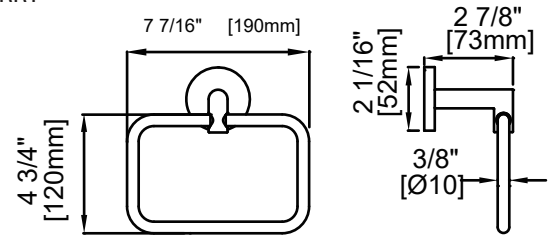

Towel Ring
SEA-TRRT