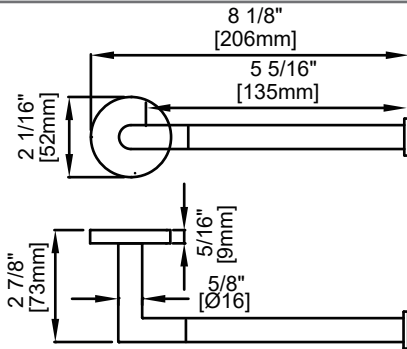

### WARRANTY

- LIFETIME LIMITED (RESIDENTIAL USE)
- ONE YEAR (COMMERCIAL USE)

Product Code	Name	Finishes	Sizes (mm)			Sizes (Inches)		
			Length	Width	Height	Length	Width	Height
SEA-TB12	SEA-11 Towel Bar	PC, BN, MB	357	52	73	14 1/8	2 1/16	2 7/8
SEA-TB18	SEA-18 Towel Bar	PC, BN, MB	509	52	73	20 1/8	2 1/16	2 7/8
SEA-TB24	SEA-24 Towel Bar	PC, BN, MB	662	52	73	26 1/8	2 1/16	2 7/8
SEA-TB30	SEA-30 Towel Bar	PC, BN, MB	814	52	73	32 1/8	2 1/16	2 7/8
SEA-DTB24	SEA-24 Double Towel Bar	PC, BN, MB	662	52	123	26 1/8	2 1/16	4 7/8
SEA-RH-1	SEA-Robe Hook	PC, BN, MB	52	53	73	2 1/16	2 1/16	2 7/8
SEA-RH-2	SEA-Double Robe Hook	PC, BN, MB	73	52	55	2 7/8	2 1/16	2 1/8
SEA-TPEURO	SEA-Tissue Holder	PC, BN, MB	206	52	73	8 1/8	2 1/16	2 7/8
SEA-TRRT	SEA-Towel Ring	PC, BN, MB	190	152	73	7 7/16	6	2 7/8
SEA-TPDROP	SEA-Tissue Holder	PC, BN, MB	155	148	73	6 1/8	5 13/16	2 7/8
SEA-TRSQ	SEA-Towel Ring	PC, BN, MB	200	168	73	7 7/8	6 5/8	2 7/8
SEA-TRRD	SEA-Towel Ring	PC, BN, MB	180	212	73	7 1/16	8 3/8	2 7/8

# Seattle

- Zinc back plate
- Mounting kit included

12"/18"/24"/30" Towel Bar  
SEA-TB12/18/24/30

24" Double Towel Bar  
SEA-DTB24

Robe Hook  
SEA-RH-1

Double Robe Hook  
SEA-RH-2

Tissue Holder  
SEA-TPEURO