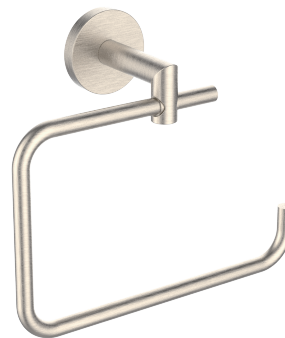

### WARRANTY

- LIFETIME LIMITED (RESIDENTIAL USE)
- ONE YEAR (COMMERCIAL USE)

Product Code	Name	Finishes	Sizes (mm)			Sizes (Inches)		
			Length	Width	Height	Length	Width	Height
SEA-TB12	SEA-11 Towel Bar	PC, BN, MB	357	52	73	14 1/8	2 1/16	2 7/8
SEA-TB18	SEA-18 Towel Bar	PC, BN, MB	509	52	73	20 1/8	2 1/16	2 7/8
SEA-TB24	SEA-24 Towel Bar	PC, BN, MB	662	52	73	26 1/8	2 1/16	2 7/8
SEA-TB30	SEA-30 Towel Bar	PC, BN, MB	814	52	73	32 1/8	2 1/16	2 7/8
SEA-DTB24	SEA-24 Double Towel Bar	PC, BN, MB	662	52	123	26 1/8	2 1/16	4 7/8
SEA-RH-1	SEA-Robe Hook	PC, BN, MB	52	53	73	2 1/16	2 1/16	2 7/8
SEA-RH-2	SEA-Double Robe Hook	PC, BN, MB	73	52	55	2 7/8	2 1/16	2 1/8
SEA-TPEURO	SEA-Tissue Holder	PC, BN, MB	206	52	73	8 1/8	2 1/16	2 7/8
SEA-TRRT	SEA-Towel Ring	PC, BN, MB	190	152	73	7 7/16	6	2 7/8
SEA-TPDROP	SEA-Tissue Holder	PC, BN, MB	155	148	73	6 1/8	5 13/16	2 7/8
SEA-TRSQ	SEA-Towel Ring	PC, BN, MB	200	168	73	7 7/8	6 5/8	2 7/8
SEA-TRRD	SEA-Towel Ring	PC, BN, MB	180	212	73	7 1/16	8 3/8	2 7/8

## Seattle

- Zinc back plate
- Mounting kit included

24" Double Towel Bar  
SEA-DTB24-BN

Robe Hook  
SEA-RH-1-BN

Double Robe Hook  
SEA-RH-2-BN

Tissue Holder  
SEA-TPEURO-BN

Towel Ring  
SEA-TRRT-BN

Tissue Holder  
SEA-TPDROP-BN

Towel Ring  
SEA-TRSQ-BN

Towel Ring  
SEA-TRRD-BN

# Seattle

- Zinc back plate
- Mounting kit included

12"/18"/24"/30" Towel Bar  
SEA-TB12/18/24/30

24" Double Towel Bar  
SEA-DTB24

Robe Hook  
SEA-RH-1

Double Robe Hook  
SEA-RH-2

Tissue Holder  
SEA-TPEURO