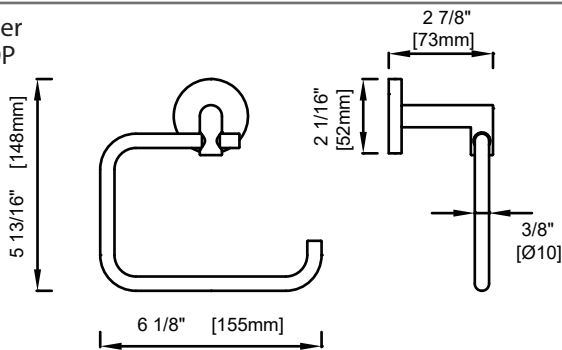

### WARRANTY

- LIFETIME LIMITED (RESIDENTIAL USE)
- ONE YEAR (COMMERCIAL USE)

Product Code	Name	Finishes	Sizes (mm)			Sizes (Inches)		
			Length	Width	Height	Length	Width	Height
SEA-TB12	SEA-11 Towel Bar	PC, BN, MB	357	52	73	14 1/8	2 1/16	2 7/8
SEA-TB18	SEA-18 Towel Bar	PC, BN, MB	509	52	73	20 1/8	2 1/16	2 7/8
SEA-TB24	SEA-24 Towel Bar	PC, BN, MB	662	52	73	26 1/8	2 1/16	2 7/8
SEA-TB30	SEA-30 Towel Bar	PC, BN, MB	814	52	73	32 1/8	2 1/16	2 7/8
SEA-DTB24	SEA-24 Double Towel Bar	PC, BN, MB	662	52	123	26 1/8	2 1/16	4 7/8
SEA-RH-1	SEA-Robe Hook	PC, BN, MB	52	53	73	2 1/16	2 1/16	2 7/8
SEA-RH-2	SEA-Double Robe Hook	PC, BN, MB	73	52	55	2 7/8	2 1/16	2 1/8
SEA-TPEURO	SEA-Tissue Holder	PC, BN, MB	206	52	73	8 1/8	2 1/16	2 7/8
SEA-TRRT	SEA-Towel Ring	PC, BN, MB	190	152	73	7 7/16	6	2 7/8
SEA-TPDROP	SEA-Tissue Holder	PC, BN, MB	155	148	73	6 1/8	5 13/16	2 7/8
SEA-TRSQ	SEA-Towel Ring	PC, BN, MB	200	168	73	7 7/8	6 5/8	2 7/8
SEA-TRRD	SEA-Towel Ring	PC, BN, MB	180	212	73	7 1/16	8 3/8	2 7/8

## Seattle

- Zinc back plate
- Mounting kit included

12"/18"/24"/30" Towel Bar  
SEA-TB12/TB18/TB24/TB30-MB

24" Double Towel Bar  
SEA-DTB24-MB

Robe Hook  
SEA-RH-1-MB

Double Robe Hook  
SEA-RH-2-MB

Tissue Holder  
SEA-TPEURO-MB

# Seattle

- Zinc back plate
- Mounting kit included

12"/18"/24"/30" Towel Bar  
SEA-TB12/18/24/30

24" Double Towel Bar  
SEA-DTB24

Robe Hook  
SEA-RH-1

Double Robe Hook  
SEA-RH-2

Tissue Holder  
SEA-TPEURO

Towel Ring  
SEA-TRRT

Tissue Holder  
SEA-TPDROP

Towel Ring  
SEA-TRSQ

Towel Ring  
SEATRRD