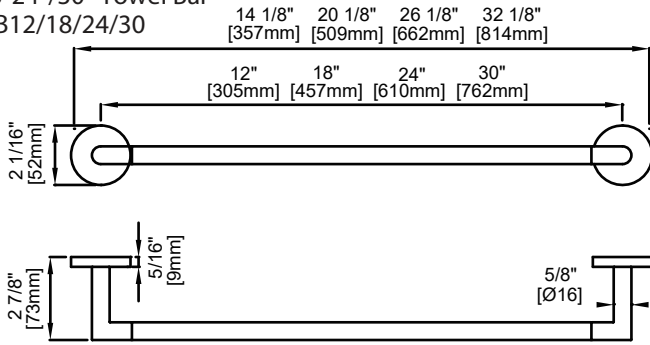

### WARRANTY

- LIFETIME LIMITED (RESIDENTIAL USE)
- ONE YEAR (COMMERCIAL USE)

Product Code	Name	Finishes	Sizes (mm)			Sizes (Inches)		
			Length	Width	Height	Length	Width	Height
SEA-TB12	SEA-11 Towel Bar	PC, BN, MB	357	52	73	14 1/8	2 1/16	2 7/8
SEA-TB18	SEA-18 Towel Bar	PC, BN, MB	509	52	73	20 1/8	2 1/16	2 7/8
SEA-TB24	SEA-24 Towel Bar	PC, BN, MB	662	52	73	26 1/8	2 1/16	2 7/8
SEA-TB30	SEA-30 Towel Bar	PC, BN, MB	814	52	73	32 1/8	2 1/16	2 7/8
SEA-DTB24	SEA-24 Double Towel Bar	PC, BN, MB	662	52	123	26 1/8	2 1/16	4 7/8
SEA-RH-1	SEA-Robe Hook	PC, BN, MB	52	53	73	2 1/16	2 1/16	2 7/8
SEA-RH-2	SEA-Double Robe Hook	PC, BN, MB	73	52	55	2 7/8	2 1/16	2 1/8
SEA-TPEURO	SEA-Tissue Holder	PC, BN, MB	206	52	73	8 1/8	2 1/16	2 7/8
SEA-TRRT	SEA-Towel Ring	PC, BN, MB	190	152	73	7 7/16	6	2 7/8
SEA-TPDROP	SEA-Tissue Holder	PC, BN, MB	155	148	73	6 1/8	5 13/16	2 7/8
SEA-TRSQ	SEA-Towel Ring	PC, BN, MB	200	168	73	7 7/8	6 5/8	2 7/8
SEA-TRRD	SEA-Towel Ring	PC, BN, MB	180	212	73	7 1/16	8 3/8	2 7/8

## Seattle

- Zinc back plate
- Mounting kit included

12"/18"/24"/30" Towel Bar  
SEA-TB12/TB18/TB24/TB30-MB

24" Double Towel Bar  
SEA-DTB24-MB

Robe Hook  
SEA-RH-1-MB

Double Robe Hook  
SEA-RH-2-MB

Tissue Holder  
SEA-TPEURO-MB

# Seattle

- Zinc back plate
- Mounting kit included

12"/18"/24"/30" Towel Bar  
SEA-TB12/18/24/30

24" Double Towel Bar  
SEA-DTB24

Robe Hook  
SEA-RH-1

Double Robe Hook  
SEA-RH-2

Tissue Holder  
SEA-TPEURO