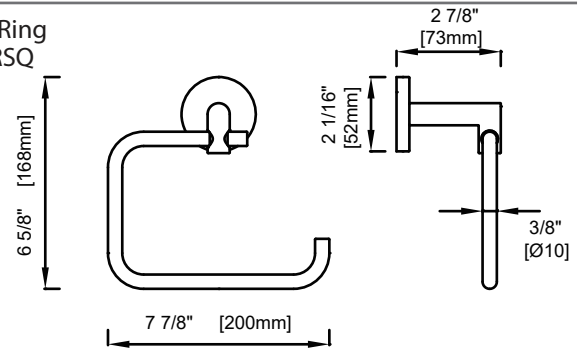

### WARRANTY

- LIFETIME LIMITED (RESIDENTIAL USE)
- ONE YEAR (COMMERCIAL USE)

Product Code	Name	Finishes	Sizes (mm)			Sizes (Inches)		
			Length	Width	Height	Length	Width	Height
SEA-TB12	SEA-11 Towel Bar	PC, BN, MB	357	52	73	14 1/8	2 1/16	2 7/8
SEA-TB18	SEA-18 Towel Bar	PC, BN, MB	509	52	73	20 1/8	2 1/16	2 7/8
SEA-TB24	SEA-24 Towel Bar	PC, BN, MB	662	52	73	26 1/8	2 1/16	2 7/8
SEA-TB30	SEA-30 Towel Bar	PC, BN, MB	814	52	73	32 1/8	2 1/16	2 7/8
SEA-DTB24	SEA-24 Double Towel Bar	PC, BN, MB	662	52	123	26 1/8	2 1/16	4 7/8
SEA-RH-1	SEA-Robe Hook	PC, BN, MB	52	53	73	2 1/16	2 1/16	2 7/8
SEA-RH-2	SEA-Double Robe Hook	PC, BN, MB	73	52	55	2 7/8	2 1/16	2 1/8
SEA-TPEURO	SEA-Tissue Holder	PC, BN, MB	206	52	73	8 1/8	2 1/16	2 7/8
SEA-TRRT	SEA-Towel Ring	PC, BN, MB	190	152	73	7 7/16	6	2 7/8
SEA-TPDROP	SEA-Tissue Holder	PC, BN, MB	155	148	73	6 1/8	5 13/16	2 7/8
SEA-TRSQ	SEA-Towel Ring	PC, BN, MB	200	168	73	7 7/8	6 5/8	2 7/8
SEA-TRRD	SEA-Towel Ring	PC, BN, MB	180	212	73	7 1/16	8 3/8	2 7/8

## Seattle

- Zinc back plate
- Mounting kit included

12"/18"/24"/30" Towel Bar  
SEA-TB12/TB18/TB24/TB30-MB

24" Double Towel Bar  
SEA-DTB24-MB

Robe Hook  
SEA-RH-1-MB

Double Robe Hook  
SEA-RH-2-MB

Tissue Holder  
SEA-TPEURO-MB

# Seattle

- Zinc back plate
- Mounting kit included

12"/18"/24"/30" Towel Bar  
SEA-TB12/18/24/30

24" Double Towel Bar  
SEA-DTB24

Robe Hook  
SEA-RH-1

Double Robe Hook  
SEA-RH-2

Tissue Holder  
SEA-TPEURO

Towel Ring  
SEA-TRRT

Tissue Holder  
SEA-TPDROP

Towel Ring  
SEA-TRSQ

Towel Ring  
SEATRRD