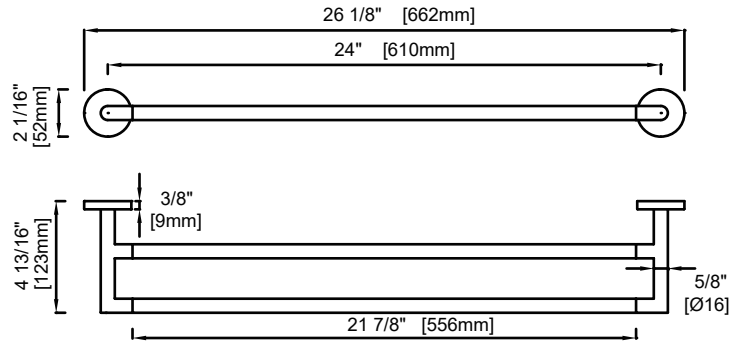

### WARRANTY

- LIFETIME LIMITED (RESIDENTIAL USE)
- ONE YEAR (COMMERCIAL USE)

Product Code	Name	Finishes	Sizes (mm)			Sizes (Inches)		
			Length	Width	Height	Length	Width	Height
SEA-TB12	SEA-11 Towel Bar	PC, BN, MB	357	52	73	14 1/8	2 1/16	2 7/8
SEA-TB18	SEA-18 Towel Bar	PC, BN, MB	509	52	73	20 1/8	2 1/16	2 7/8
SEA-TB24	SEA-24 Towel Bar	PC, BN, MB	662	52	73	26 1/8	2 1/16	2 7/8
SEA-TB30	SEA-30 Towel Bar	PC, BN, MB	814	52	73	32 1/8	2 1/16	2 7/8
SEA-DTB24	SEA-24 Double Towel Bar	PC, BN, MB	662	52	123	26 1/8	2 1/16	4 7/8
SEA-RH-1	SEA-Robe Hook	PC, BN, MB	52	53	73	2 1/16	2 1/16	2 7/8
SEA-RH-2	SEA-Double Robe Hook	PC, BN, MB	73	52	55	2 7/8	2 1/16	2 1/8
SEA-TPEURO	SEA-Tissue Holder	PC, BN, MB	206	52	73	8 1/8	2 1/16	2 7/8
SEA-TRRT	SEA-Towel Ring	PC, BN, MB	190	152	73	7 7/16	6	2 7/8
SEA-TPDROP	SEA-Tissue Holder	PC, BN, MB	155	148	73	6 1/8	5 13/16	2 7/8
SEA-TRSQ	SEA-Towel Ring	PC, BN, MB	200	168	73	7 7/8	6 5/8	2 7/8
SEA-TRRD	SEA-Towel Ring	PC, BN, MB	180	212	73	7 1/16	8 3/8	2 7/8

## Seattle

- Zinc back plate
- Mounting kit included

12"/18"/24"/30" Towel Bar  
SEA-TB12/TB18/TB24/TB30-MB

24" Double Towel Bar  
SEA-DTB24-MB

Robe Hook  
SEA-RH-1-MB

Double Robe Hook  
SEA-RH-2-MB

Tissue Holder  
SEA-TPEURO-MB

Towel Ring  
SEA-TRRT-MB

Tissue Holder  
SEA-TPDROP-MB

Towel Ring  
SEA-TRSQ-MB

Towel Ring  
SEA-TRRD-MB

# Seattle

- Zinc back plate
- Mounting kit included

12"/18"/24"/30" Towel Bar  
SEA-TB12/18/24/30

24" Double Towel Bar  
SEA-DTB24

Robe Hook  
SEA-RH-1

Double Robe Hook  
SEA-RH-2

Tissue Holder  
SEA-TPEURO