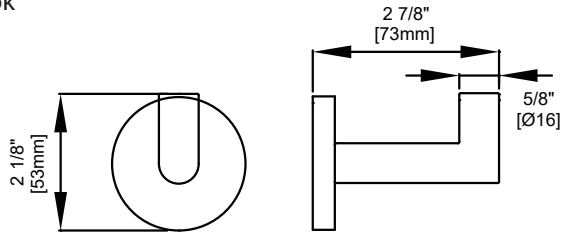

### WARRANTY

- LIFETIME LIMITED (RESIDENTIAL USE)
- ONE YEAR (COMMERCIAL USE)

Product Code	Name	Finishes	Sizes (mm)			Sizes (Inches)		
			Length	Width	Height	Length	Width	Height
SEA-TB12	SEA-11 Towel Bar	PC, BN, MB	357	52	73	14 1/8	2 1/16	2 7/8
SEA-TB18	SEA-18 Towel Bar	PC, BN, MB	509	52	73	20 1/8	2 1/16	2 7/8
SEA-TB24	SEA-24 Towel Bar	PC, BN, MB	662	52	73	26 1/8	2 1/16	2 7/8
SEA-TB30	SEA-30 Towel Bar	PC, BN, MB	814	52	73	32 1/8	2 1/16	2 7/8
SEA-DTB24	SEA-24 Double Towel Bar	PC, BN, MB	662	52	123	26 1/8	2 1/16	4 7/8
SEA-RH-1	SEA-Robe Hook	PC, BN, MB	52	53	73	2 1/16	2 1/16	2 7/8
SEA-RH-2	SEA-Double Robe Hook	PC, BN, MB	73	52	55	2 7/8	2 1/16	2 1/8
SEA-TPEURO	SEA-Tissue Holder	PC, BN, MB	206	52	73	8 1/8	2 1/16	2 7/8
SEA-TRRT	SEA-Towel Ring	PC, BN, MB	190	152	73	7 7/16	6	2 7/8
SEA-TPDROP	SEA-Tissue Holder	PC, BN, MB	155	148	73	6 1/8	5 13/16	2 7/8
SEA-TRSQ	SEA-Towel Ring	PC, BN, MB	200	168	73	7 7/8	6 5/8	2 7/8
SEA-TRRD	SEA-Towel Ring	PC, BN, MB	180	212	73	7 1/16	8 3/8	2 7/8

# Seattle

- Zinc back plate
- Mounting kit included

12"/18"/24"/30" Towel Bar  
SEA-TB12/18/24/30

24" Double Towel Bar  
SEA-DTB24

Robe Hook  
SEA-RH-1

Double Robe Hook  
SEA-RH-2

Tissue Holder  
SEA-TPEURO