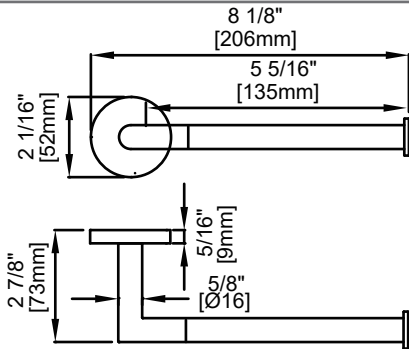

### WARRANTY

- LIFETIME LIMITED (RESIDENTIAL USE)
- ONE YEAR (COMMERCIAL USE)

Product Code	Name	Finishes	Sizes (mm)			Sizes (Inches)		
			Length	Width	Height	Length	Width	Height
SEA-TB12	SEA-11 Towel Bar	PC, BN, MB	357	52	73	14 1/8	2 1/16	2 7/8
SEA-TB18	SEA-18 Towel Bar	PC, BN, MB	509	52	73	20 1/8	2 1/16	2 7/8
SEA-TB24	SEA-24 Towel Bar	PC, BN, MB	662	52	73	26 1/8	2 1/16	2 7/8
SEA-TB30	SEA-30 Towel Bar	PC, BN, MB	814	52	73	32 1/8	2 1/16	2 7/8
SEA-DTB24	SEA-24 Double Towel Bar	PC, BN, MB	662	52	123	26 1/8	2 1/16	4 7/8
SEA-RH-1	SEA-Robe Hook	PC, BN, MB	52	53	73	2 1/16	2 1/16	2 7/8
SEA-RH-2	SEA-Double Robe Hook	PC, BN, MB	73	52	55	2 7/8	2 1/16	2 1/8
SEA-TPEURO	SEA-Tissue Holder	PC, BN, MB	206	52	73	8 1/8	2 1/16	2 7/8
SEA-TRRT	SEA-Towel Ring	PC, BN, MB	190	152	73	7 7/16	6	2 7/8
SEA-TPDROP	SEA-Tissue Holder	PC, BN, MB	155	148	73	6 1/8	5 13/16	2 7/8
SEA-TRSQ	SEA-Towel Ring	PC, BN, MB	200	168	73	7 7/8	6 5/8	2 7/8
SEA-TRRD	SEA-Towel Ring	PC, BN, MB	180	212	73	7 1/16	8 3/8	2 7/8

# Seattle

- Zinc back plate
- Mounting kit included

12"/18"/24"/30" Towel Bar  
SEA-TB12/18/24/30

24" Double Towel Bar  
SEA-DTB24

Robe Hook  
SEA-RH-1

Double Robe Hook  
SEA-RH-2

Tissue Holder  
SEA-TPEURO