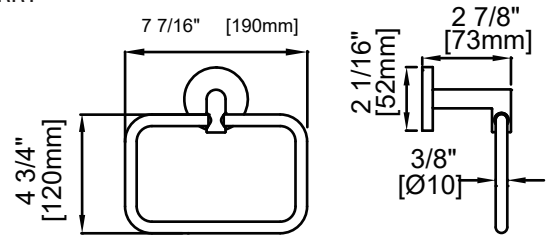

Towel Ring
SEA-TRRT