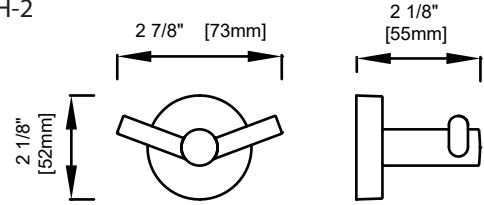

### WARRANTY

- LIFETIME LIMITED (RESIDENTIAL USE)
- ONE YEAR (COMMERCIAL USE)

Product Code	Name	Finishes	Sizes (mm)			Sizes (Inches)		
			Length	Width	Height	Length	Width	Height
SEA-TB12	SEA-11 Towel Bar	PC, BN, MB	357	52	73	14 1/8	2 1/16	2 7/8
SEA-TB18	SEA-18 Towel Bar	PC, BN, MB	509	52	73	20 1/8	2 1/16	2 7/8
SEA-TB24	SEA-24 Towel Bar	PC, BN, MB	662	52	73	26 1/8	2 1/16	2 7/8
SEA-TB30	SEA-30 Towel Bar	PC, BN, MB	814	52	73	32 1/8	2 1/16	2 7/8
SEA-DTB24	SEA-24 Double Towel Bar	PC, BN, MB	662	52	123	26 1/8	2 1/16	4 7/8
SEA-RH-1	SEA-Robe Hook	PC, BN, MB	52	53	73	2 1/16	2 1/16	2 7/8
SEA-RH-2	SEA-Double Robe Hook	PC, BN, MB	73	52	55	2 7/8	2 1/16	2 1/8
SEA-TPEURO	SEA-Tissue Holder	PC, BN, MB	206	52	73	8 1/8	2 1/16	2 7/8
SEA-TRRT	SEA-Towel Ring	PC, BN, MB	190	152	73	7 7/16	6	2 7/8
SEA-TPDROP	SEA-Tissue Holder	PC, BN, MB	155	148	73	6 1/8	5 13/16	2 7/8
SEA-TRSQ	SEA-Towel Ring	PC, BN, MB	200	168	73	7 7/8	6 5/8	2 7/8
SEA-TRRD	SEA-Towel Ring	PC, BN, MB	180	212	73	7 1/16	8 3/8	2 7/8

# Seattle

- Zinc back plate
- Mounting kit included

12"/18"/24"/30" Towel Bar  
SEA-TB12/18/24/30

24" Double Towel Bar  
SEA-DTB24

Robe Hook  
SEA-RH-1

Double Robe Hook  
SEA-RH-2

Tissue Holder  
SEA-TPEURO