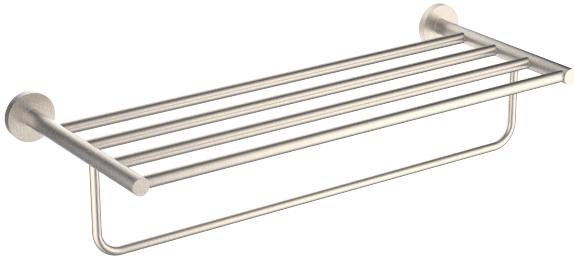

Towel Rack

- Zinc back plate
- Mounting kit included

PRODUCT SPECIFICATION SHEET

TOWEL RACK SERIES

SYD-TR-R-BN

FEATURES

- MODERN DESIGN
- CAST BACKINGS
- ZINC+STEEL COMPOSITION
- WALL MOUNTED

FINISHES IN STOCK

- POLISHED CHROME (PC)
- BRUSHED NICKEL (BN)

MATERIAL

- ZINC
- STAINLESS STEEL 304

WARRANTY

- LIFETIME LIMITED (RESIDENTIAL USE)
- ONE YEAR (COMMERCIAL USE)

Product Code	Name	Finishes	Sizes (mm)			Sizes (Inches)		
			Length	Width	Height	Length	Width	Height
SYD-TR-R	Towel Rack	PC, BN	584	135	229	23	5 5/16	9
SYD-TR-S	Towel Rack	PC, BN	578	132	229	22 3/4	5 3/16	3

Bathroom
Accessories

Towel Rack

- Zinc back plate
- Mounting kit included

Towel Rack
SYD-TR-R-BN

Towel Rack
SYD-TR-S-BN