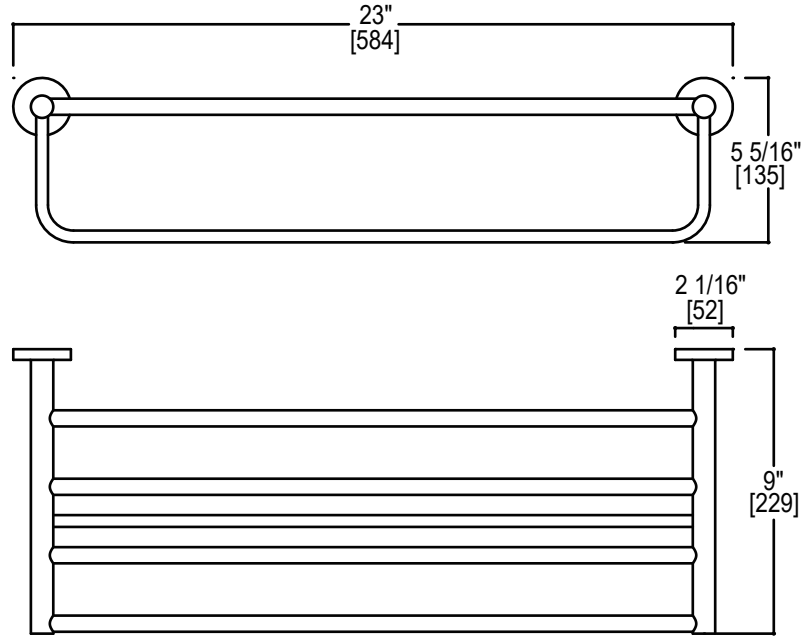

Bathroom
Accessories

Towel Rack

- Zinc back plate
- Mounting kit included

Towel Rack
SYD-TR-R-BN