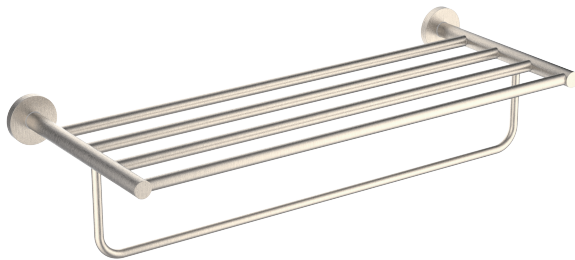

Towel Rack

- Zinc back plate
- Mounting kit included

PRODUCT SPECIFICATION SHEET

TOWEL RACK SERIES

SYD-TR-R-BN

FEATURES

- MODERN DESIGN
- CAST BACKINGS
- ZINC+STEEL COMPOSITION
- WALL MOUNTED

FINISHES IN STOCK

- POLISHED CHROME (PC)
- BRUSHED NICKEL (BN)

MATERIAL

- ZINC
- STAINLESS STEEL 304

WARRANTY

- LIFETIME LIMITED (RESIDENTIAL USE)
- ONE YEAR (COMMERCIAL USE)

Product Code	Name	Finishes	Sizes (mm)			Sizes (Inches)		
			Length	Width	Height	Length	Width	Height
SYD-TR-R	Towel Rack	PC, BN	584	135	229	23	5 5/16	9
SYD-TR-S	Towel Rack	PC, BN	578	132	229	22 3/4	5 3/16	3

Bathroom
Accessories

Towel Rack

- Zinc back plate
- Mounting kit included

Towel Rack
SYD-TR-R-BN

Towel Rack
SYD-TR-S-BN