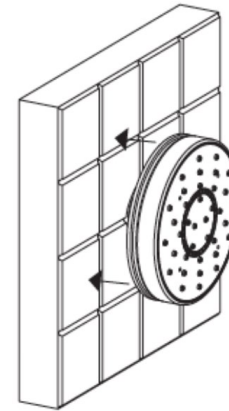

Note - Please apply thread seal tape (also known as plumber's tape) to all threads

SILICONE
SILIKON

4700 1 XX 2
in2aqua Body Spray

in2aqua

in2aqua GmbH

Königstrasse 26 • 70173 Stuttgart, Germany
Phone: +49 (0)7127 9296 141 • 1 800 257 6051
www.in2aqua.de • www.in2aqua.com • info@in2aqua.com