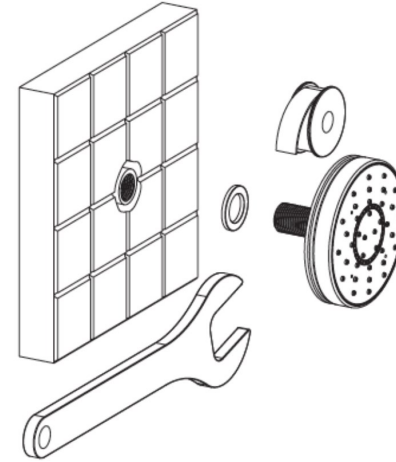

Note - Please apply thread seal tape (also known as plumber's tape) to all threads

SILICONE
SILIKON

4700 1 XX 2
in2aqua Body Spray

in2aqua

in2aqua GmbH

Königstrasse 26 • 70173 Stuttgart, Germany
Phone: +49 (0)7127 9296 141 • 1 800 257 6051
www.in2aqua.de • www.in2aqua.com • info@in2aqua.com