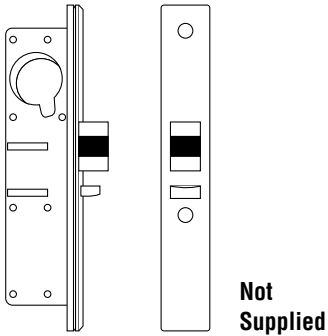

The narrow stile lock is medium duty, ideal for new or retrofit applications. Designed to be retrofitted to Adams Rite or similar ANSI round cylinder mortise deadlatches. The locks have a variety of access control functions, allowing the user flexibility on how to manage entry - by key, code or passage function entry.

Easy to install

Suitable for aluminum doors

Limited lifetime warranty*

8,191

Total code combinations

FEATURES

- Full size lever handles with return to door
- Passage function access options
- Suitable for interior and exterior aluminum doors
- Two models available
- Stainless steel finish
- Neoprene seals included
- Field handed keypad - will fit doors hung on the left or right

LOCK MODELS

Front and Back Plates

Narrow stile Codelock complete with cams and lever handles.

ADDITIONAL FEATURES

Latch Options

The CL460 and CL465 models are designed as a retrofit for Adams Rite 4510 lockcase or similar style ANSI round cylinder mortise deadlatches.

TECHNICAL SPECIFICATIONS

FEATURE	DESCRIPTION
Spindle Type	Two part 1/4" (6mm) spring loaded spindle
Material	Zinc Alloy
Finish Color	Stainless Steel
Non Handed	Locks will fit doors hung on the left or right
Door Thickness	1 3/4" - 2 3/16" (45mm - 55mm)
Door Material	Aluminum
Codes	8,191 non sequential code combinations available
Code Storage	Single Code
Buttons	14 stainless steel buttons
Install Options	Vertical only
Suitable For	Interior and exterior use
Keyed Alike	Locks can be supplied keyed alike on request