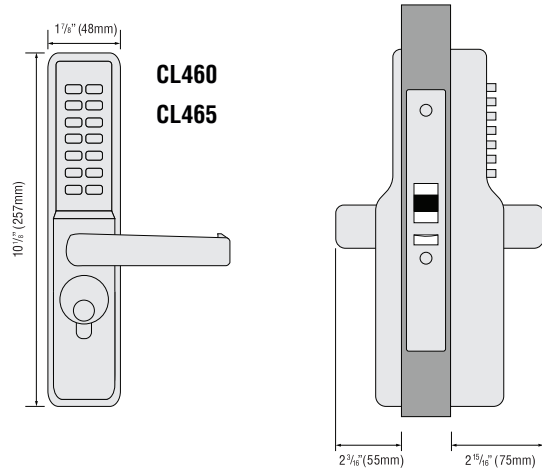

PRODUCT DIMENSIONS

Scan to shop!

www.codelocks.com